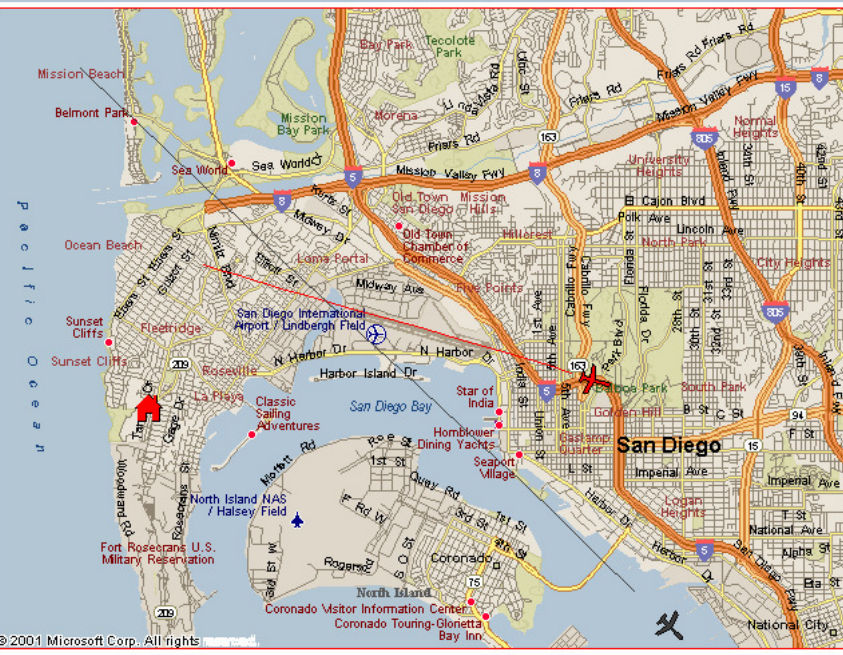

MY HOME LOCATOR

3900 Lomaland Drive, San Diego CA 92106

Locate Clear

Pan:

Flight Information

Click on any airplane at left for details

Date/Time	10/10/2010 23:48:28
Flight ID	ASA890
Aircraft Type	B738
Altitude	2300 ft
Origin	KLAX
Destination	KSAN

Legend

- San Diego International Airport
- Departures
- Arrivals
- Helicopter
- Selected
- In Transit
- Address Location

Scale (mi): 0 0.8 1.6

SDIA enforces a departure curfew for all aircraft on a daily basis between 11:30 P.M. and 6:30 A.M for Stage 3 aircraft and from 10:00 P.M. until