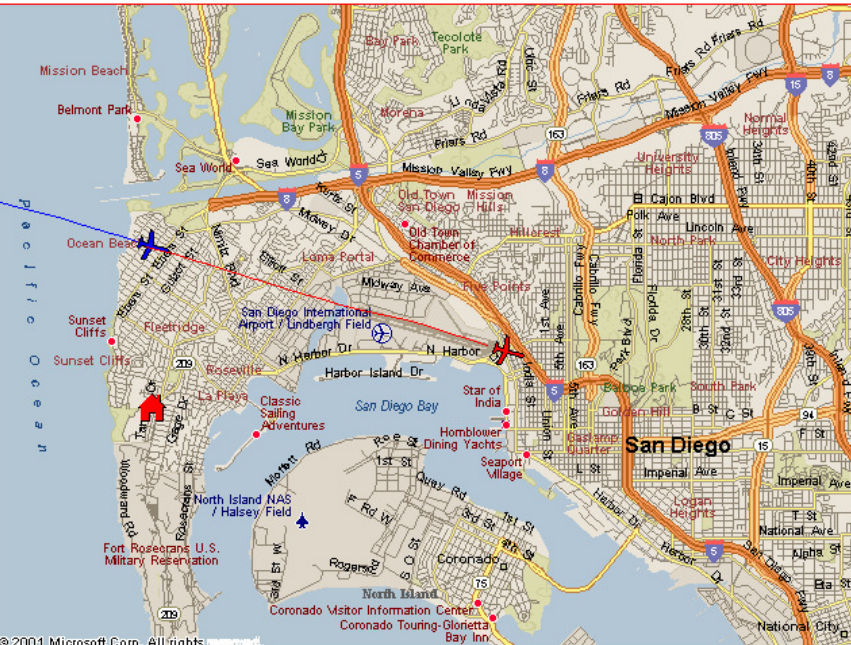

MY HOME LOCATOR
3900 Lomaland Drive, San Diego CA 92106

Pan: ☒ 5 Miles ☐ 10 Miles ☐ 21 Miles ☐ 42 Miles ☐ 85 Miles

Flight Information
Click on any airplane at left for details

Date/Time	10/10/2010 23:32:09
Flight ID	SWA1605
Aircraft Type	B737
Altitude	2300 ft
Origin	KDEN
Destination	KSAN

Legend

- San Diego International Airport
- Departures
- Arrivals
- Helicopter
- Selected
- In Transit
- Address Location

Scale (mi): 0 0.8 1.6

of any aircraft operation, report as much information as available to FAA's Flight Standards District Office at (858) 502-9882....