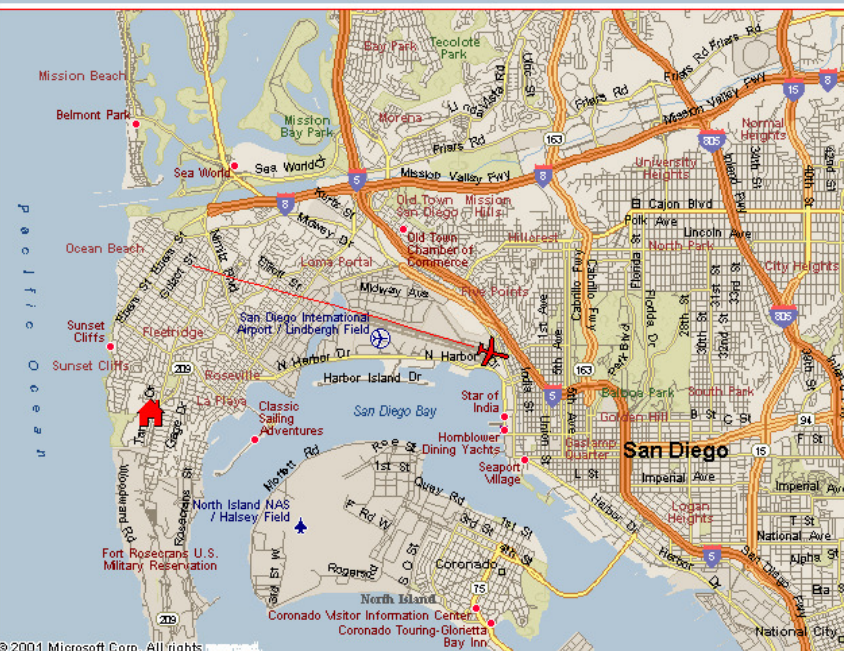

MY HOME LOCATOR

3900 Lomaland Drive, San Diego CA 92106

Locate Clear

Pan:

5 Miles 10 21 42 85

Flight Information

Click on any airplane left for details

Date/Time: 10/11/2010 00:16:24
Flight ID: FFT725
Aircraft Type: A320
Altitude: 2200 ft
Origin: KLAX
Destination: KSAN

Legend

- San Diego International Airport
- Departures
- Arrivals
- Helicopter
- Selected
- In Transit
- Address Location

Scale (mi): 0 0.8 1.6

SDIA enforces a departure curfew for all aircraft on a daily basis between 11:30 P.M. and 6:30 A.M. for Stage 3 aircraft and