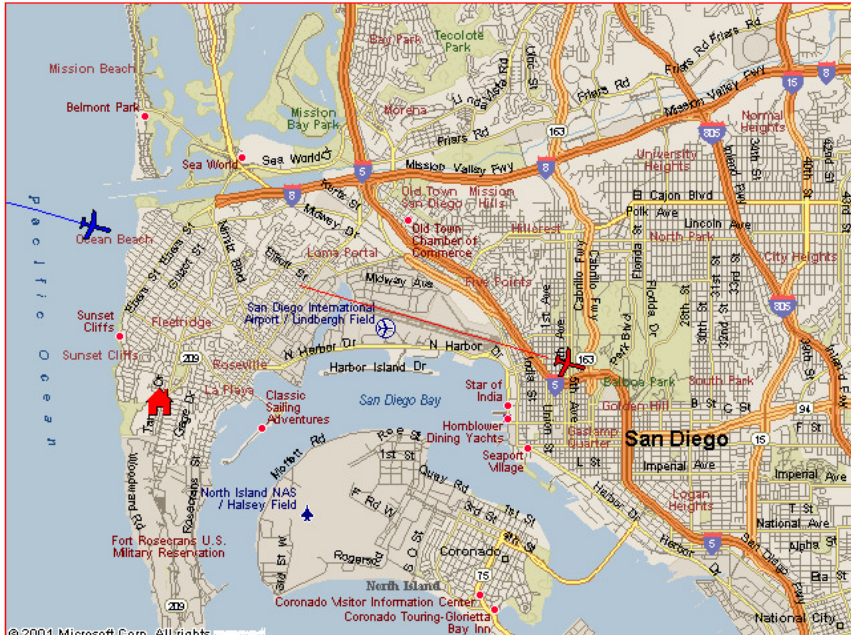

Enter Replay Date & Time (Pacific Time) Month: October Day: 10 Year: 2010 Hour: 23 Minute: 15 PT Start Replay Current Resume Help

Replay Speed: ☐ Normal ☐ 2x ☐ 5x ☒ 10x

MY HOME LOCATOR
3900 Lomaland Drive, San Diego CA 92106

Pan: ☒ 5 Miles ☐ 10 Miles ☐ 21 Miles ☐ 42 Miles ☐ 85 Miles

Flight Information
Click on any airplane at left for details

Date/Time	10/10/2010 23:30:18
Flight ID	UAL9
Aircraft Type	B752
Altitude	3200 ft
Origin	KDEN
Destination	KSAN

Legend

- San Diego International Airport
- Departures
- Arrivals
- Helicopter
- Selected
- In Transit
- Address Location

Scale (mi): 0 0.8 1.6

to FAA's Flight Standards District Office at (858) 502-9882....

Enter Replay Date & Time (Pacific Time) Month: October Day: 10 Year: 2010 Hour: 23 Minute: 15 PT Start Replay Current Resume Help

Replay Speed: ☐ Normal ☐ 2x ☐ 5x ☒ 10x