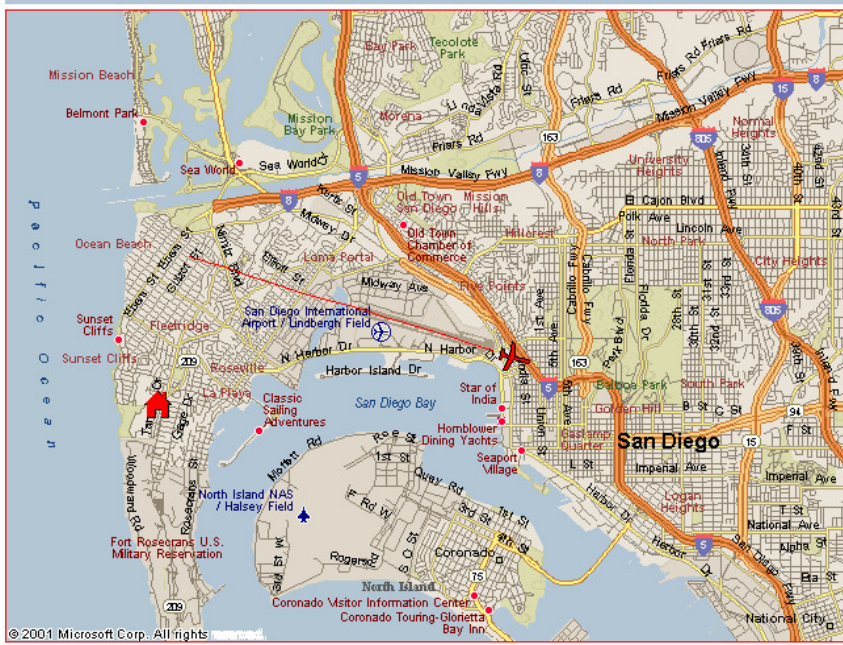

Enter Replay Date & Time (Pacific Time) Month: **October** Day: **10** Year: **2010** Hour: **23** Minute: **15** PT

Start Replay Current Resume Help

Replay Speed: ☐ Normal ☐ 2x ☐ 5x ☒ 10x

MY HOME LOCATOR

3900 Lomaland Drive, San Diego CA 92106

Locate Clear

Pan:

Flight Information

Click on any airplane at left for details

Date/Time	10/10/2010 23:33:43
Flight ID	ASA890
Aircraft Type	B738
Altitude	2400 ft
Origin	KLAX
Destination	KSAN

Legend

- San Diego International Airport
- Departures
- Arrivals
- Helicopter
- Selected
- In Transit
- Address Location

Scale (mi): 0 0.8 1.6

etween 11:30 P.M. and 6:30 A.M for Stage 3 aircraft and from 10:00 P.M. until 7:00 A.M. for Stage 2 aircraft. Operators violating the time-of-day curfew face administ

Enter Replay Date & Time (Pacific Time) Month: **October** Day: **10** Year: **2010** Hour: **23** Minute: **15** PT

Start Replay Current Resume Help

Replay Speed: ☐ Normal ☐ 2x ☐ 5x ☒ 10x