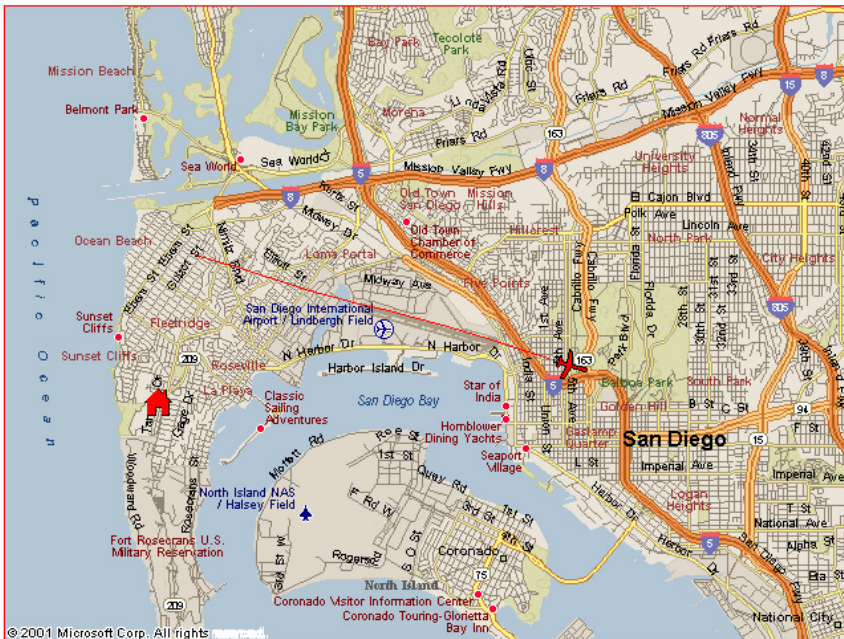

Enter Replay Date & Time (Pacific Time)

Month: October Day: 10 Year: 2010 Hour: 23 Minute: 15 PT

Start Replay

Current

Resume

Help

Replay Speed: Normal 2x 5x 10x

MY HOME LOCATOR

3900 Lomaland Drive, San Diego CA 92106

Locate Clear

Pan:

5 Miles 10 21 42 85

Flight Information

Click on any airplane left for details

Date/Time: 10/11/2010 00:12:30
Flight ID: SWA189
Aircraft Type: B737
Altitude: 2300 ft
Origin: KJJC
Destination: KSAN

Legend

- San Diego International Airport
- Departures
- Arrivals
- Helicopter
- Selected
- In Transit
- Address Location

Scale (mi): 0 0.8 1.6

w for all aircraft on a daily basis between 11:30 P.M. and 6:30 A.M. for Stage 3 aircraft and from 10:00 P.M. until 7:00 A.M. for Stage 2 aircraft. Operators violating th

Enter Replay Date & Time (Pacific Time)

Month: October Day: 10 Year: 2010 Hour: 23 Minute: 15 PT

Start Replay

Current

Resume

Help

Replay Speed: Normal 2x 5x 10x