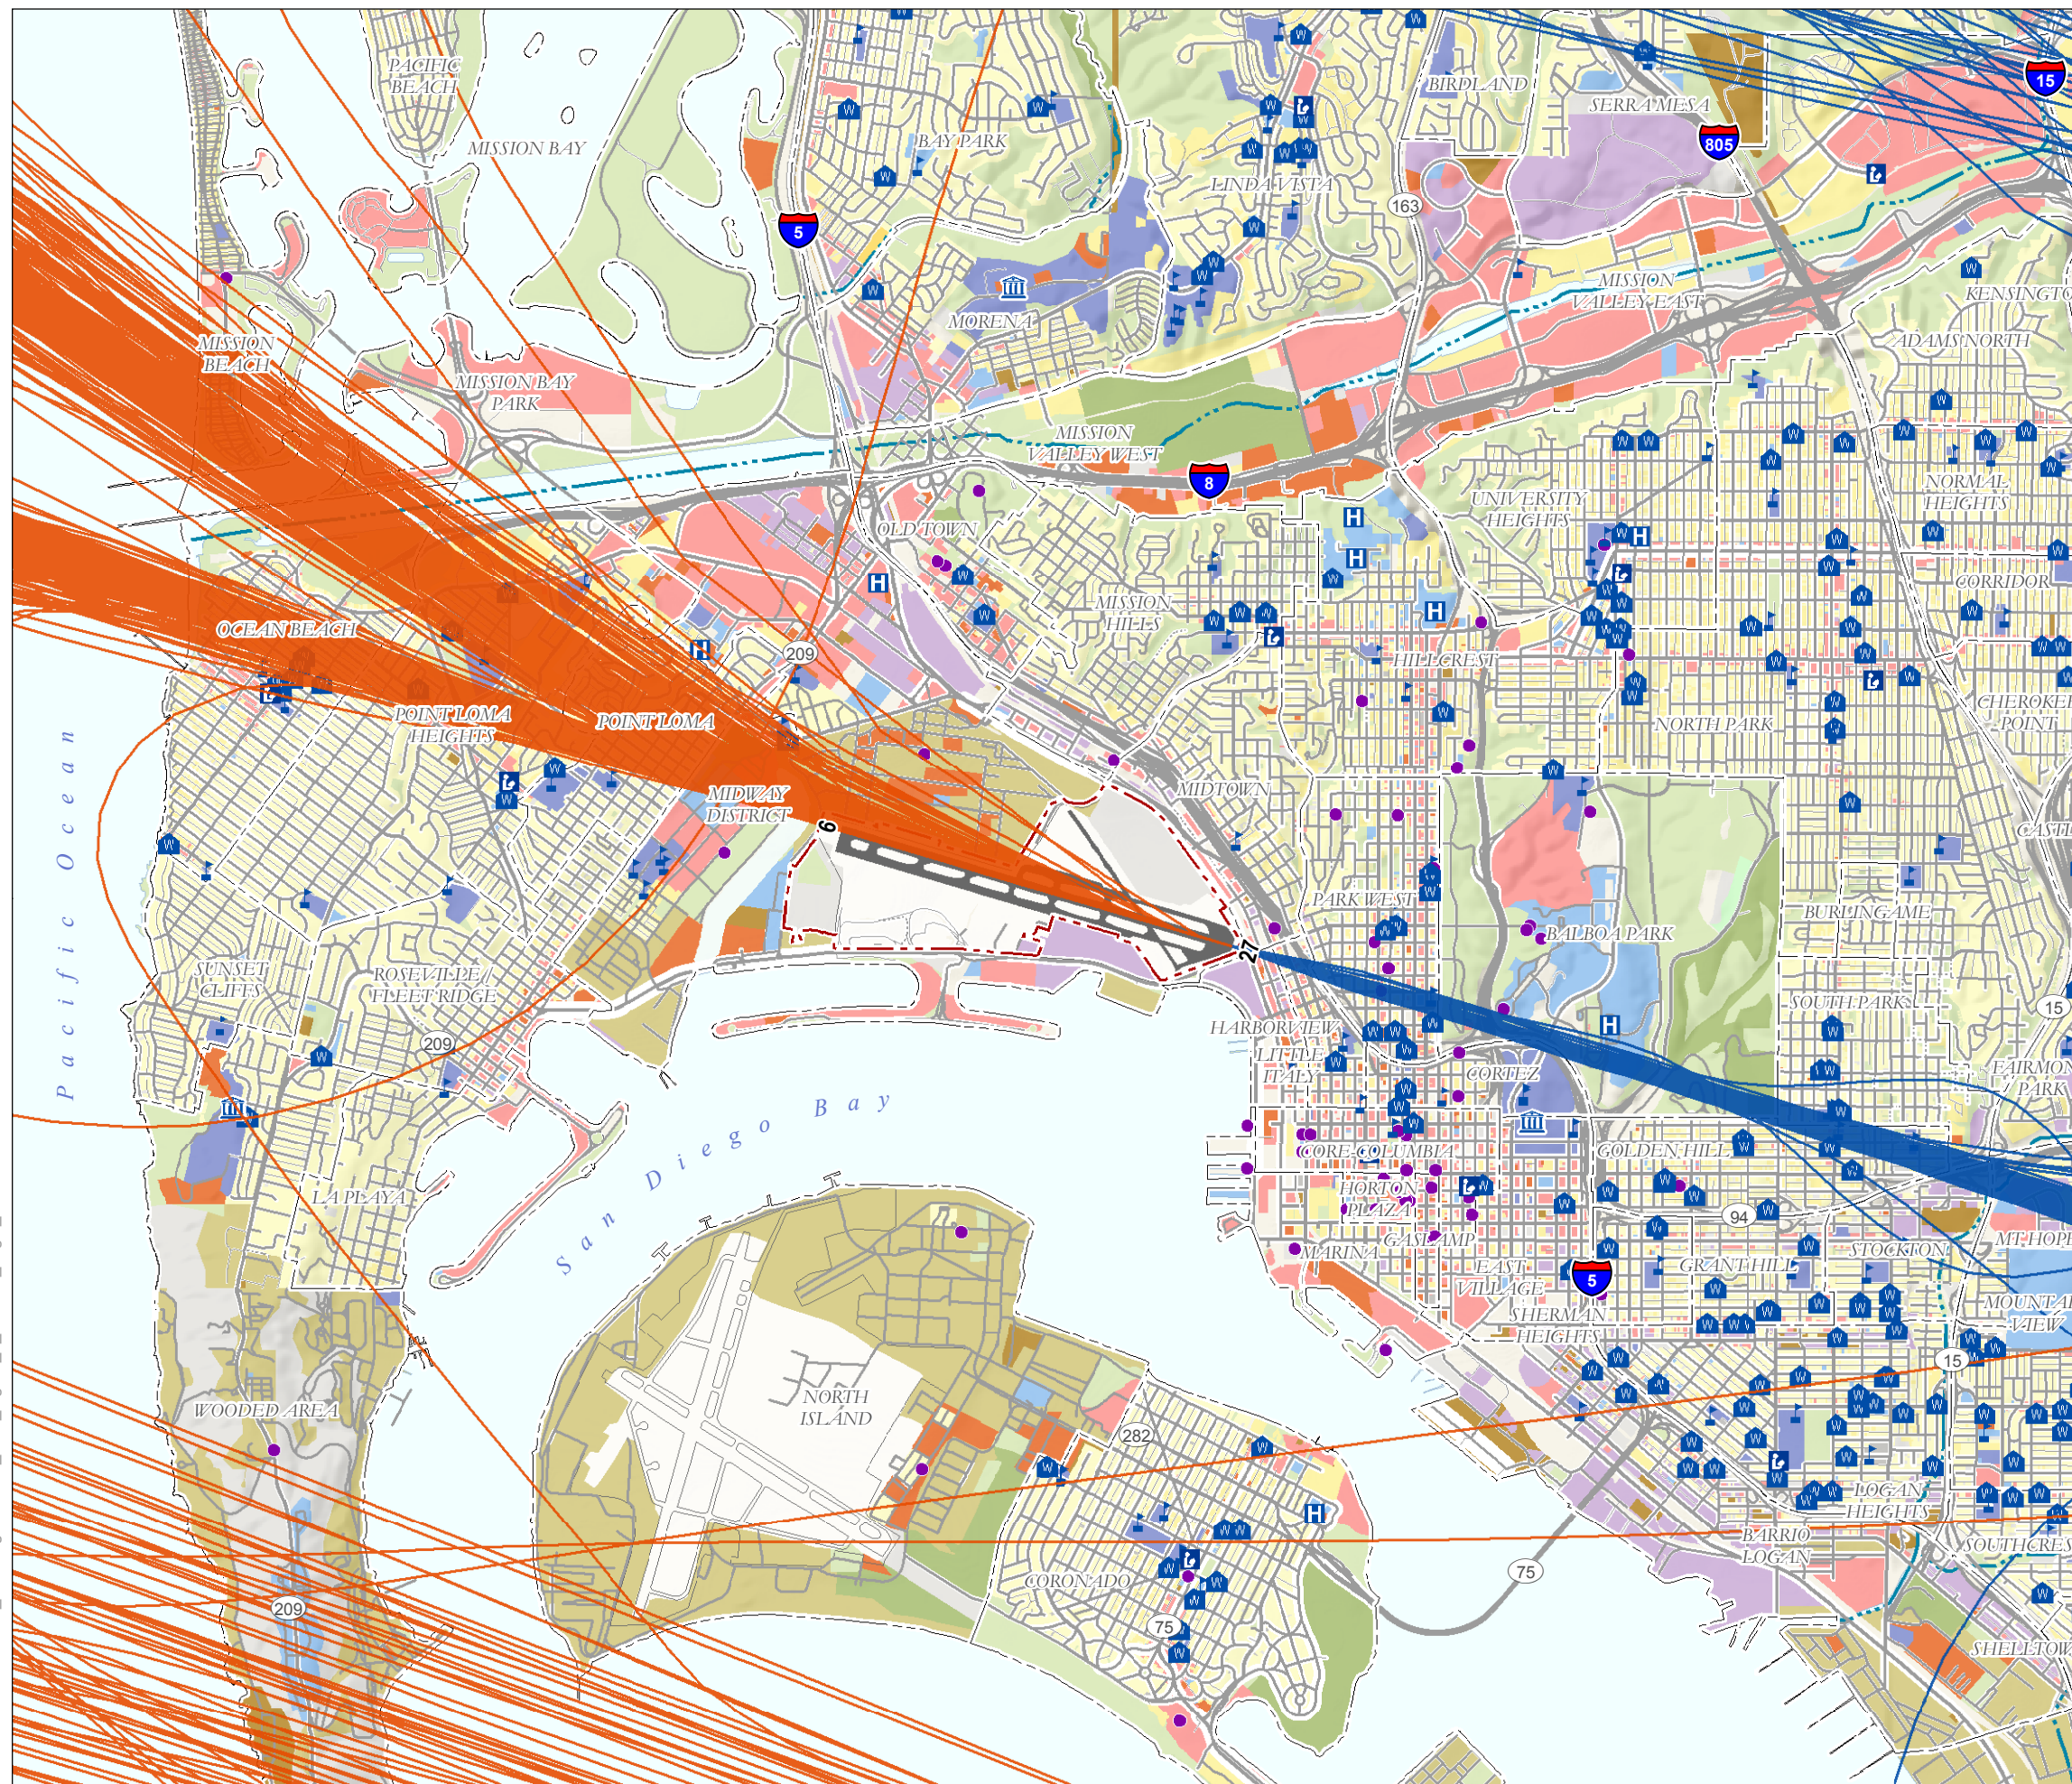

Runway 27 Departure and Arrival Tracks

Figure 7

- Departure Flight Track
- Arrival Flight Track
- Airport Property
- SAN Airport Runways
- Roads
- River / Stream
- Single Family Residential
- Multi-Family Residential
- Mobile Home Parks
- Hotel/Motel, Group Quarters
- Commercial
- Industrial
- Agriculture
- Parks
- Golf Courses
- Public Service
- Schools
- Military Use
- Transportation/Communication/Utilities
- Land Under Construction
- Vacant and Undeveloped Land
- Hospital
- Library
- Schools
- College / University
- Place of Worship
- National Register of Historic Places

Data Sources: San Diego International Airport; San Diego Association of Governments (SANDAG); City of San Diego and County of San Diego (SanGIS); Environmental Systems Research Institute, Inc. (ESRI).

H:\GIS\USA\CA\302100_SanDiego\302100_SAN_Figure_7_RWY27_Flight_Tracks.mxd