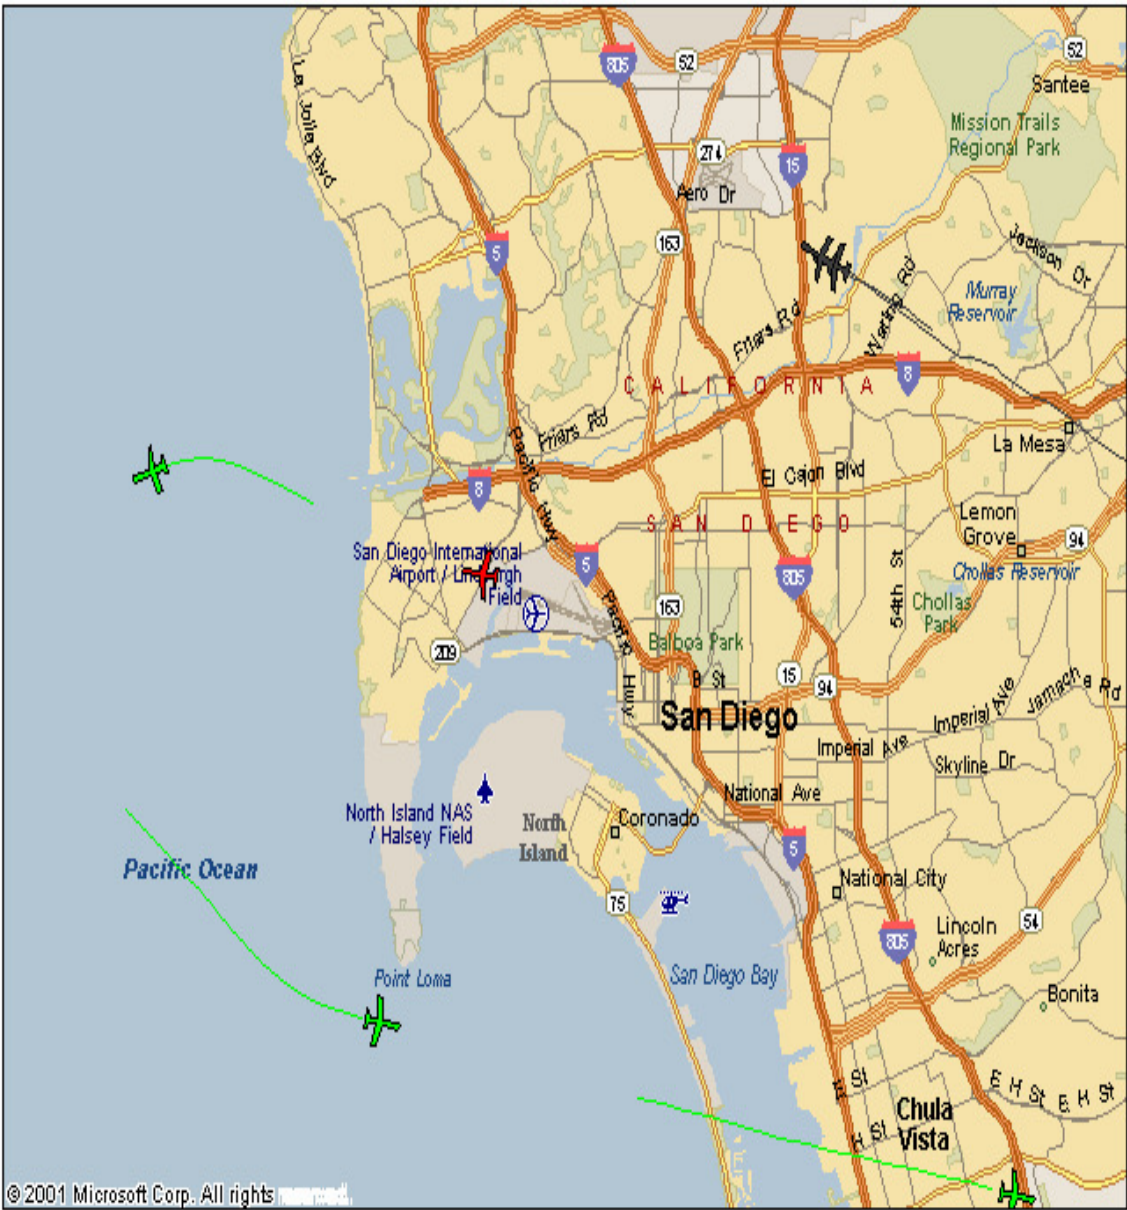

250 departure heading

Browser navigation bar showing address: <http://www4.passur.com/san.html> and menu options: File, Edit, View, Favorites, Tools, Help.

Enter Replay Date & Time (Pacific Time) **Month** May **Day** 13 **Year** 2010 **Hour** 8 **Minute** 20 **PT** **Start Replay** **Current** **Resume** **Help**
Replay Speed: Normal 2x 5x 10x

MY HOME LOCATOR
Enter address here: No. Street, City, State Zip

Pan:
 5 Miles 10 21 42 85

Flight Information
Click on any airplane at left for details

Date/Time	5/13/2010 08:26:55
Flight ID	SWA525
Aircraft Type	B737
Altitude	800 ft
Origin	KSAN
Destination	KTUS

Legend

- San Diego International Airport
- Departures
- Arrivals
- Helicopter
- Selected
- In Transit
- Address Location

Scale (mi): 0 1.6 3.3

e at (858) 557-5281....