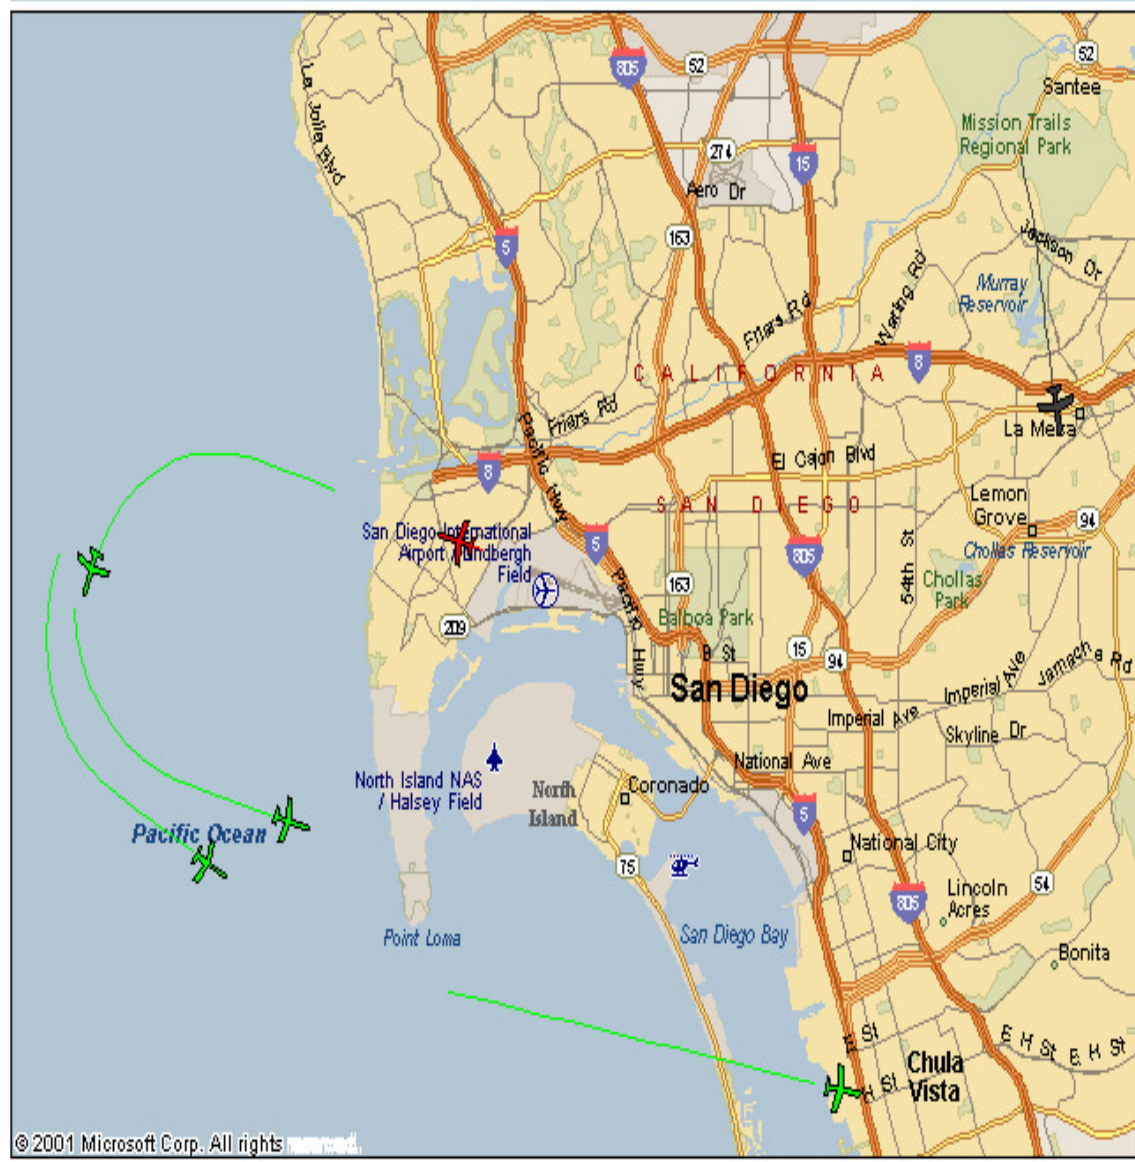

# Excessive departures south of 275 heading

San Diego International Airport (KSAN) - AirportMonitor - by Megadata - powered by PASSUR - Windows Internet Explorer

http://www4.passur.com/san.html

File Edit View Favorites Tools Help

San Diego International Airport (KSAN) - AirportMonit...

Enter Replay Date & Time  
(Pacific Time)

Month: May Day: 15 Year: 2010 Hour: 6 Minute: 30

Start Replay Current Resume Help

Replay Speed: Normal 2x 5x 10x

**MY HOME LOCATOR**  
Enter address here: No. Street, City, State Zip  
Locate Clear

Pan: 5 Miles 10 21 42 85

**Flight Information**  
Click on any airplane at left for details

Date/Time	5/15/2010 06:41:06
Flight ID	*
Aircraft Type	A320
Altitude	1600 ft
Origin	*
Destination	*

**Legend**

- San Diego International Airport
- Departures
- Arrivals
- Helicopter
- Selected
- In Transit
- Address Location

Scale (mi): 0 1.6 3.3

... P.M. until 7:00 A.M. for Stage 2 aircraft. Operators violating the time-of-day curfew face administrative penalties starting at \$2,000 for the first offense. For additional