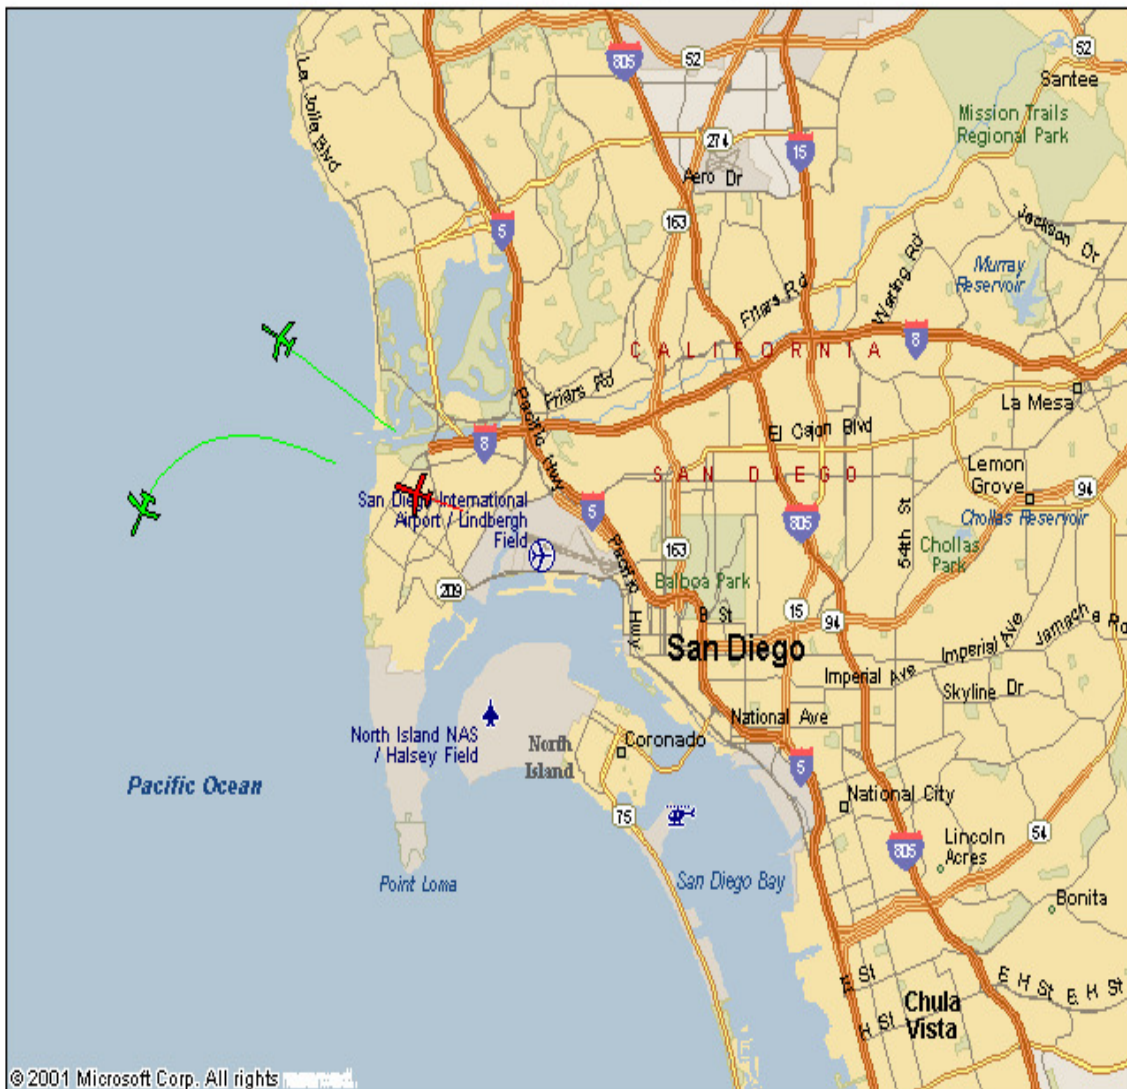

# Departures south of 275 heading

Enter Replay Date & Time  
(Pacific Time)

Month Day Year Hour Minute PT  
May 15 2010 6 30

Start Replay

Current

Resume

Help

Replay Speed:  Normal  2x  5x  10x

### MY HOME LOCATOR

Enter address here: No. Street, City, State Zip

Locate

Clear

Pan:

5 Miles  
 10  21  
 42  85

### Flight Information

Click on any airplane at left for details

Date/Time	5/15/2010 06:33:59
Flight ID	FFT674
Aircraft Type	A319
Altitude	1900 ft
Origin	KSAN
Destination	KDEN

**MY HOME LOCATOR**  
Enter address here: No. Street, City, State Zip  
Locate Clear

Pan: 5 Miles 10 21 42 85

**Flight Information**  
Click on any airplane at left for details

Date/Time	5/15/2010 06:41:06
Flight ID	*
Aircraft Type	A320
Altitude	1600 ft
Origin	*
Destination	*