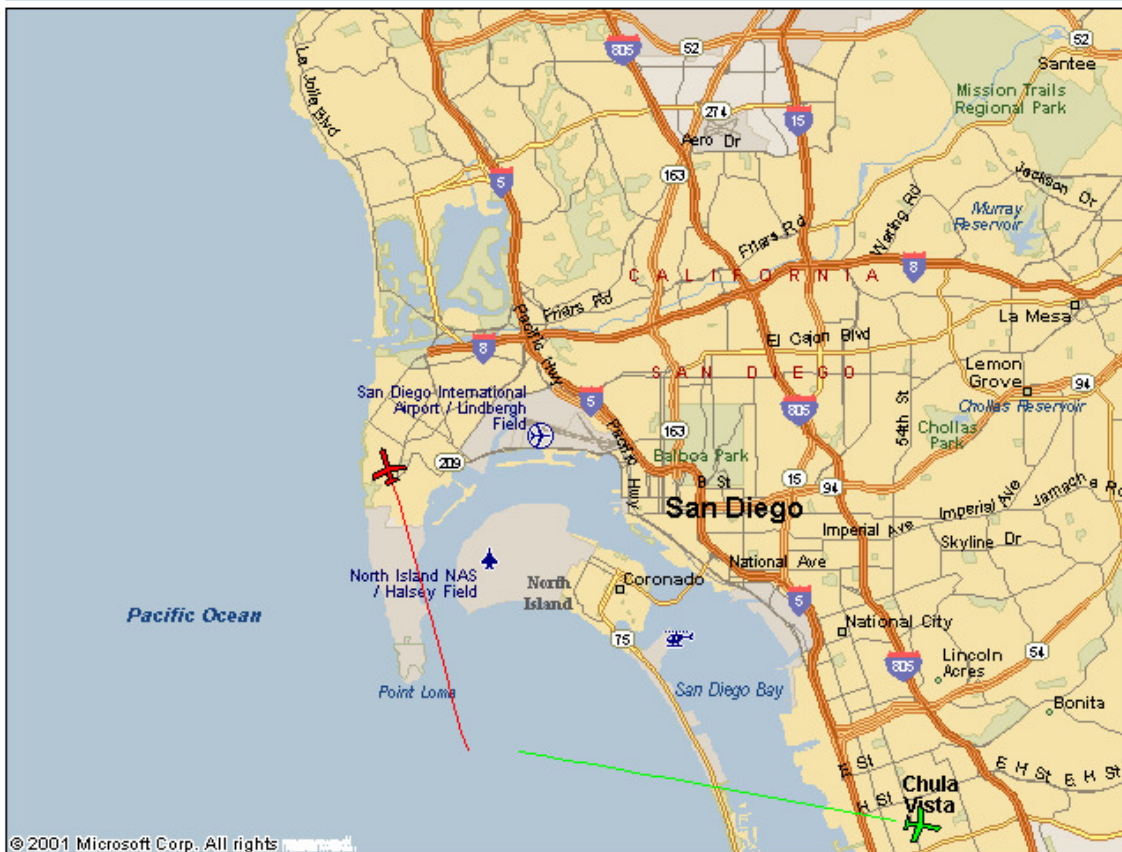

Over Flight – 4/22 at 1907L

San Diego International Airport (KSAN) - AirportMonitor - by Megadata - powered by PASSUR - Windows Internet Explorer

http://www4.passur.com/san.html

Live Search

File Edit View Favorites Tools Help

San Diego International Airport (KSAN) - AirportMonit...

Enter Replay Date & Time (Pacific Time)

Month: April Day: 22 Year: 2010 Hour: 19 Minute: 00

Start Replay

Current

Resume

Help

Replay Speed: Normal 2x 5x 10x

MY HOME LOCATOR

Enter address here: No. Street, City, State Zip

Locate

Clear

Pan:

5 Miles

10 21

42 85

Flight Information

Click on any airplane at left for details

Date/Time	4/22/2010 19:07:22
Flight ID	EJA664P
Aircraft Type	C56X
Altitude	4100 ft
Origin	KSDM
Destination	KCRQ

Legend

San Diego International Airport