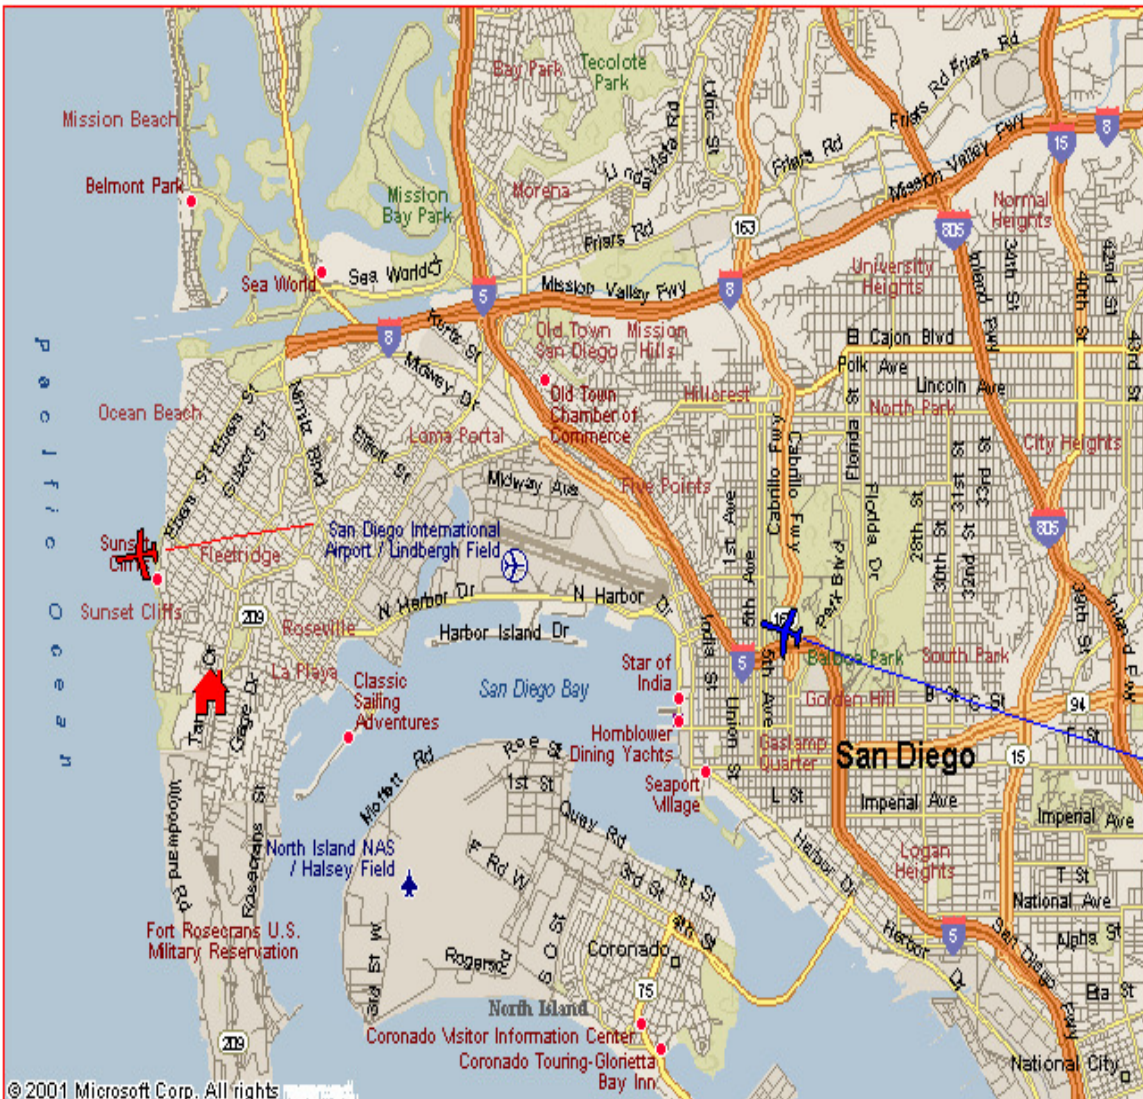

# 250 Degree Heading December 9, 2010

San Diego International Airport (KSAN) - AirportMonitor - by Megadata - powered by PASSUR - Windows Internet Explorer

http://www4.passur.com/san.html

File Edit View Favorites Tools Help

### MY HOME LOCATOR

3900 Lomaland Drive, San Diego CA 92106

Locate Clear

Pan:

5 Miles  
10 21  
42 85

### Flight Information

Click on any airplane at left for details

Date/Time	12/9/2010 11:14:15
Flight ID	VNR176
Aircraft Type	P180
Altitude	2100 ft
Origin	KSAN
Destination	KPHX

### Legend

- San Diego International Airport
- Departures
- Arrivals
- Helicopter
- Selected
- In Transit
- Address Location

Scale (mi): 0 0.8 1.6