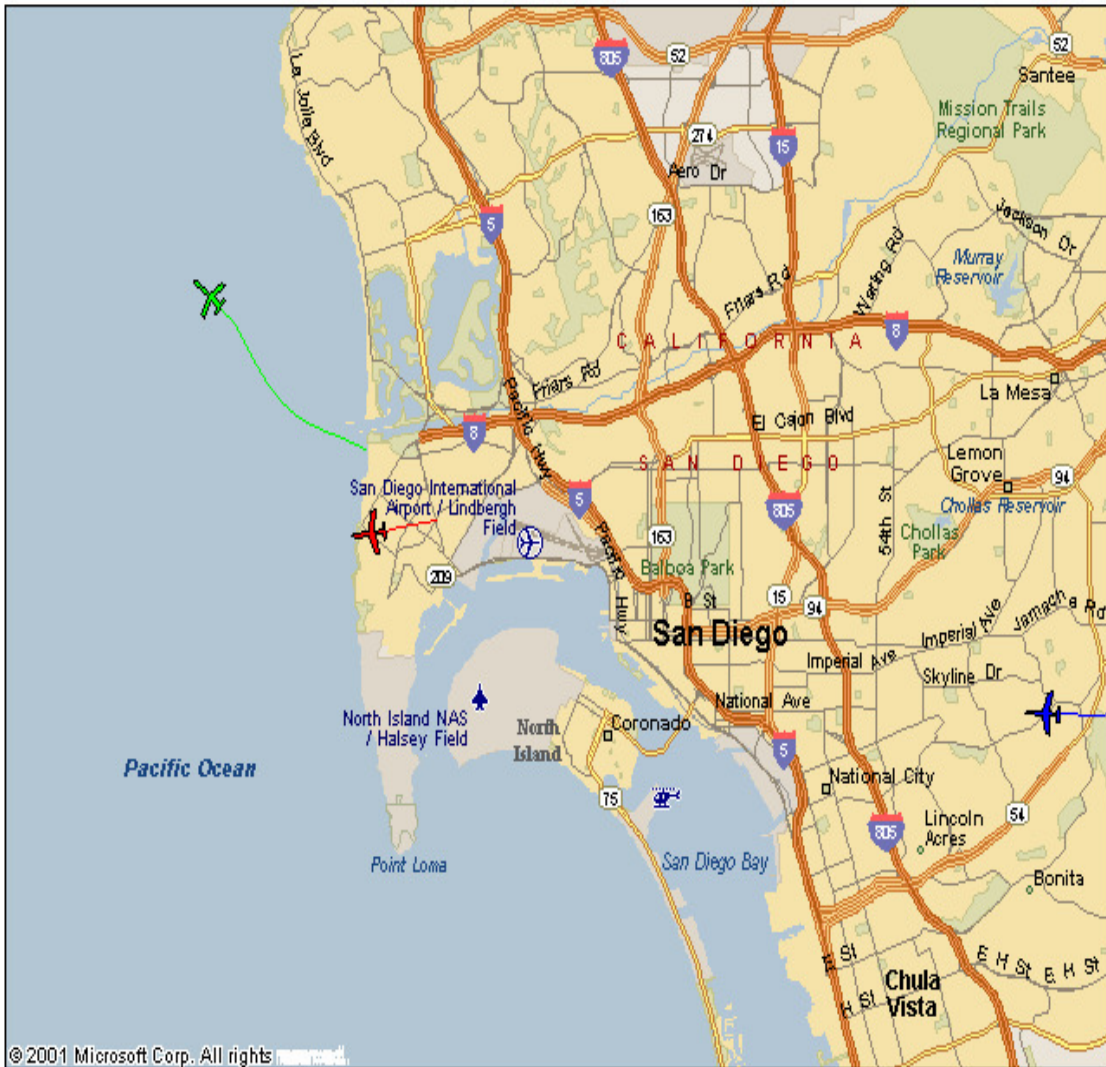

250 degree departure FDX Flight on 4/21 193L

San Diego International Airport (KSAN) - AirportMonitor - by Megadata - powered by PASSUR - Windows Internet Explorer

http://www4.passur.com/san.html

File Edit View Favorites Tools Help

San Diego International Airport (KSAN) - AirportMonit...

Enter Replay Date & Time
(Pacific Time)

Month: April Day: 21 Year: 2010 Hour: 19 Minute: 00 PT

Start Replay Current Resume Help

Replay Speed: Normal 2x 5x 10x

MY HOME LOCATOR

Enter address here: No. Street, City, State Zip

Locate Clear

Pan:

6 Miles
10 21
42 85

Flight Information
Click on any airplane at left for details

Date/Time	4/21/2010 19:23:19
Flight ID	FDX1654
Aircraft Type	A306
Altitude	2700 ft
Origin	SAN
Destination	KIND

Legend

- San Diego International Airport
- Departures
- Arrivals
- Helicopter
- Selected
- In Transit
- Address Location

Scale (mi): 0 1.6 3.3

IA enforces a departure curfew for all aircraft on a daily basis between 11:30 P.M. and 6:30 A.M for Stage 3 aircraft and from 10:00 P.M. until 7:00 A.M. for Stage 2