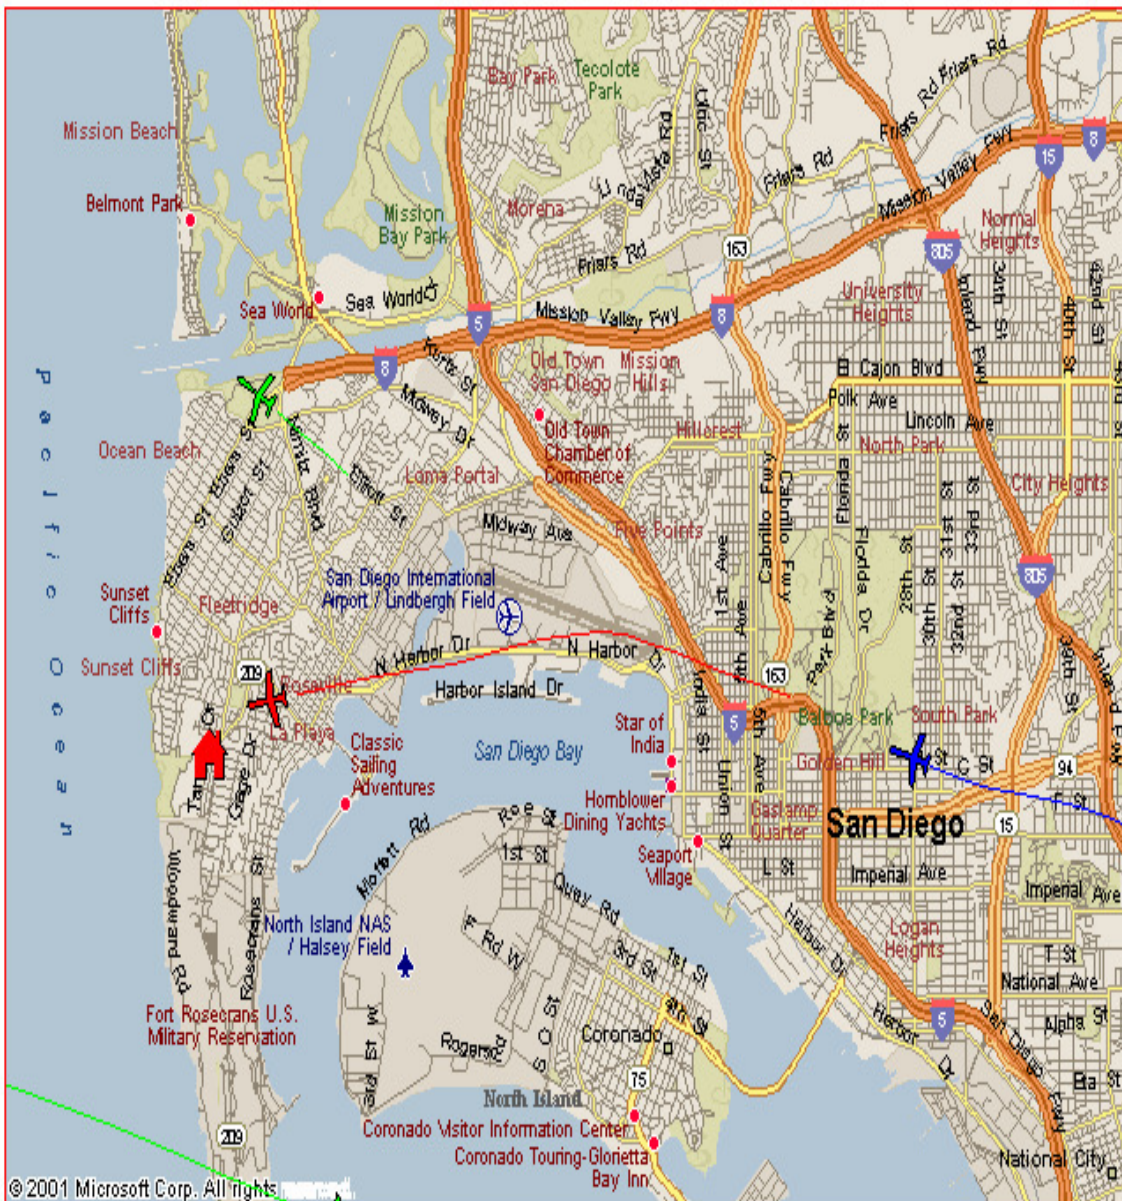

MISSED APPROACH – NOVEMBER 11, 2010

Enter Replay
Date & Time
(Pacific Time)

Month Day Year Hour Minute PT
November 11 2010 13 14

Start Replay

Current

Resume

Help

Replay Speed: Normal 2x 5x 10x

MY HOME LOCATOR
3900 Lomaland Drive, San Diego CA 92106
Locate Clear

Map navigation controls: Pan, 5 Miles, 10, 21, 42, 85

Flight Information
Click on any airplane at left for details

Date/Time	11/11/2010 13:17:10
Flight ID	SWA1198
Aircraft Type	B733
Altitude	2200 ft
Origin	KPHX
Destination	KSAN

Legend

- San Diego International Airport
- Departures
- Arrivals
- Helicopter
- In Transit
- Selected
- Address Location

Scale (mi): 0 0.8 1.6

serious concern regarding the safety of any aircraft operation, report as much information as available to FAA's Flight Standards District Office at (858) 502-9800 Friday,