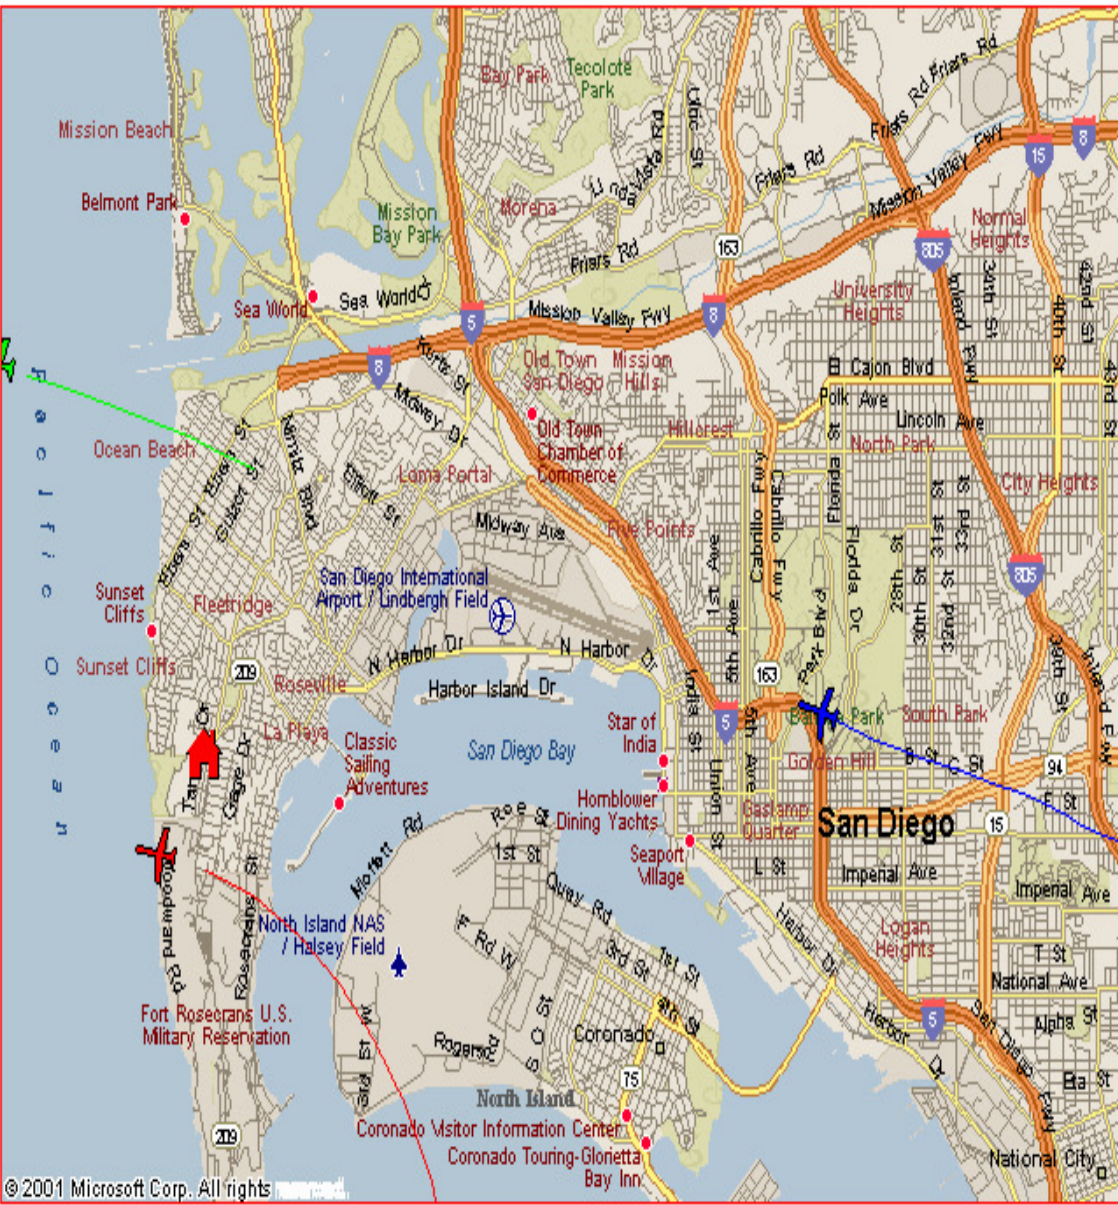

# KSAN Departure Overflight 10/18/10

## La Playa, Wooded Area, Sunset Cliffs Neighborhoods

San Diego International Airport (KSAN) - AirportMonitor - by Megadata - powered by PASSUR - Windows Internet Explorer

Live Search

File Edit View Favorites Tools Help
San Diego International Airport (KSAN) - AirportMonit...

**Enter Replay Date & Time** (Pacific Time)
 
 Month: October
 Day: 18
 Year: 2010
 Hour: 13
 Minute: 39

 Start Replay   Current   Resume   Help
 
Replay Speed:  Normal  2x  5x  10x

**MY HOME LOCATOR**

3900 Lomaland Drive, San Diego CA 92106

Pan:

5 Miles  
 10  21  
 42  85

**Flight Information**

Click on any airplane at left for details

|               |                     |
|---------------|---------------------|
| Date/Time     | 10/18/2010 13:42:31 |
| Flight ID     | UAL554              |
| Aircraft Type | B752                |
| Altitude      | 9500 ft             |
| Origin        | KSAN                |
| Destination   | KIAD                |