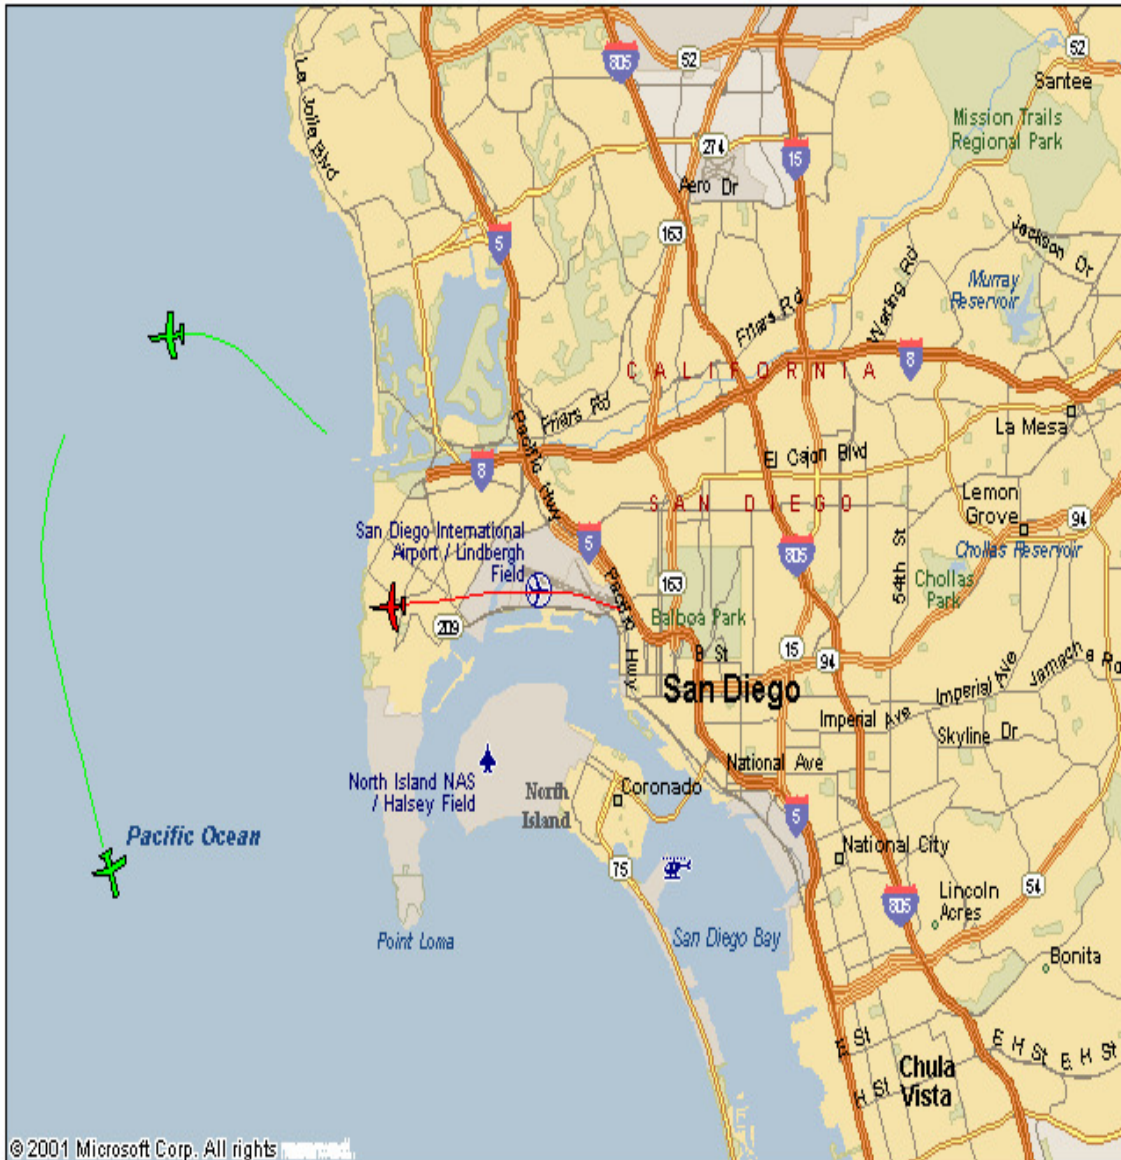

Missed Approach July 3, 2010

San Diego International Airport (KSAN) - AirportMonitor - by Megadata - powered by PASSUR - Windows Internet Explorer

http://www4.passur.com/san.html

Live Search

File Edit View Favorites Tools Help

San Diego International Airport (KSAN) - AirportMonit...

Enter Replay Date & Time

(Pacific Time)

Month Day Year Hour Minute PT
July 3 2010 23 02

Replay Speed: Normal 2x 5x 10x

Start Replay

Current

Resume

Help

MY HOME LOCATOR

Enter address here: No. Street, City, State Zip

Locate

Clear

Pan:

5 Miles

10 21

Destination KSAN

Legend

San Diego International Airport

Departures Arrivals

Helicopter Selected

In Transit Address Location

Scale (mi): 0 1.6 3.3

© 2001 Microsoft Corp. All rights reserved.