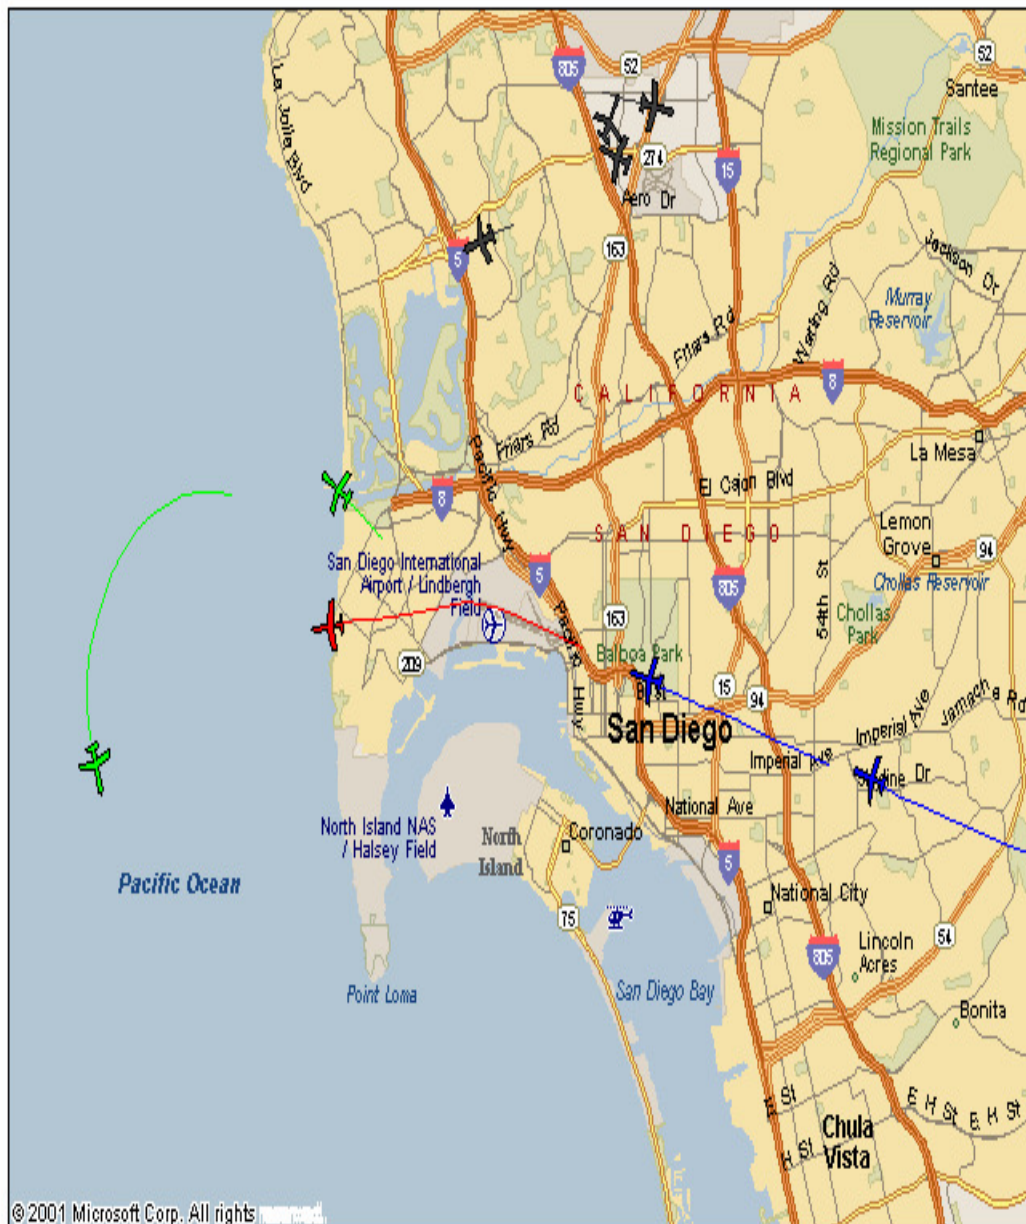

SDIA Missed Approach – 250 heading overflight (June 26, 2010)

http://www4.passur.com/san.html

File Edit View Favorites Tools Help

San Diego International Airport (KSAN) - AirportMonit...

Enter Replay Date & Time

MY HOME LOCATOR

Enter address here: No. Street, City, State Zip

Locate Clear

Pan:

5 Miles
10 21
42 85

Flight Information

Click on any airplane at left for details

Date/Time	6/26/2010 10:33:10
Flight ID	COA739
Aircraft Type	B738
Altitude	2400 ft
Origin	KIAH
Destination	KSAN

Legend

- San Diego International Airport
- Departures
- Arrivals
- Helicopter
- Selected
- In Transit
- Address Location

Scale (mi): 0 1.6 3.3

se call (619) 400-2781 between 8:00 A.M. and 5:00 P.M. Monday - Friday, except holidays. The arrival and departure timing on this product is delayed by ten min