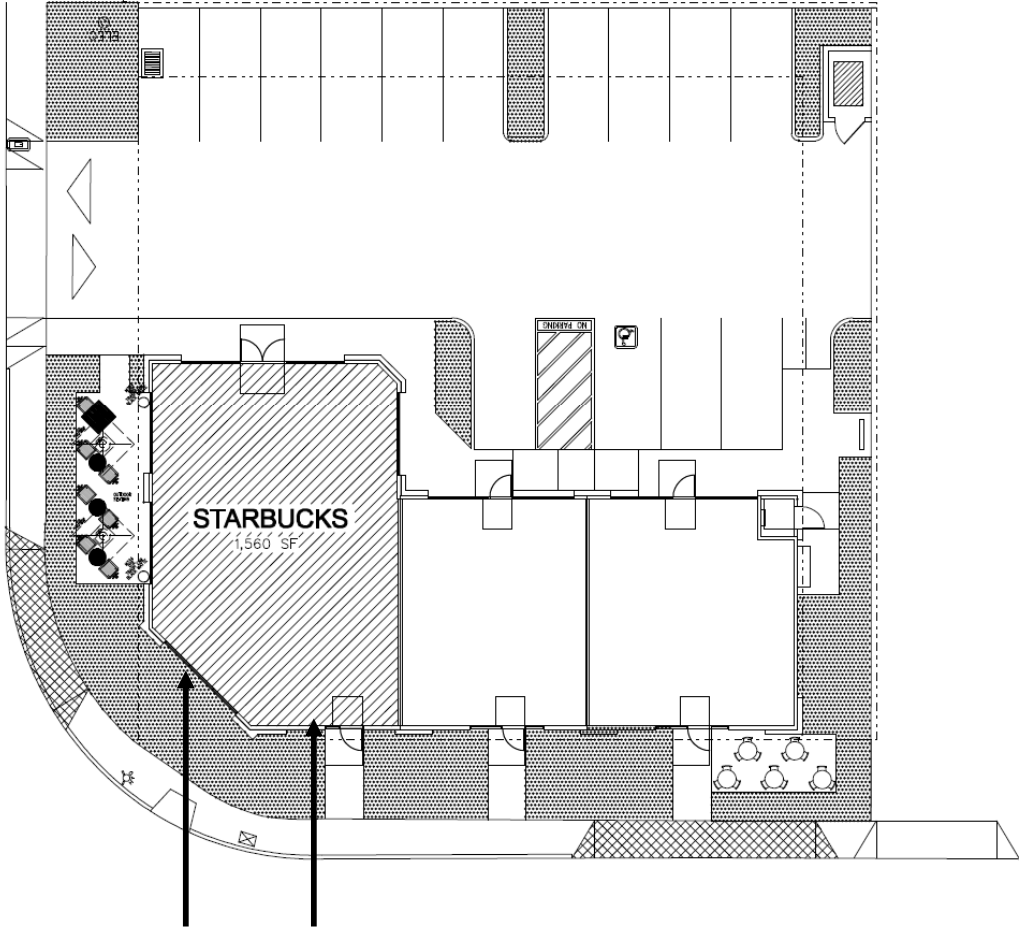

#10015 Rosecrans & Carleton, San Diego CA

EXISTING CONDITION

#10015 Rosecrans & Carleton, San Diego CA

EXISTING CONDITION

CARLETON STREET

AREAS OF PROPOSED WINDOW DISPLAY

ROSECRANS STREET

SITE PLAN
SCALE: 1" = 10'-0"

STARBUCKS COFFEE COMPANY 2401 UTAH AVENUE SOUTH - 8th FLOOR SEATTLE, WASHINGTON 98134		SHEET TITLE: Site Plan	
		DATE: 07/05/11	DRAWN BY: J. ALPERT
STORE: Rosecrans & Carleton ADDRESS: 1221 Rosecrans Street San Diego, CA. 92106		SCALE: NTS	SHEET:
PROJECT CODE:			