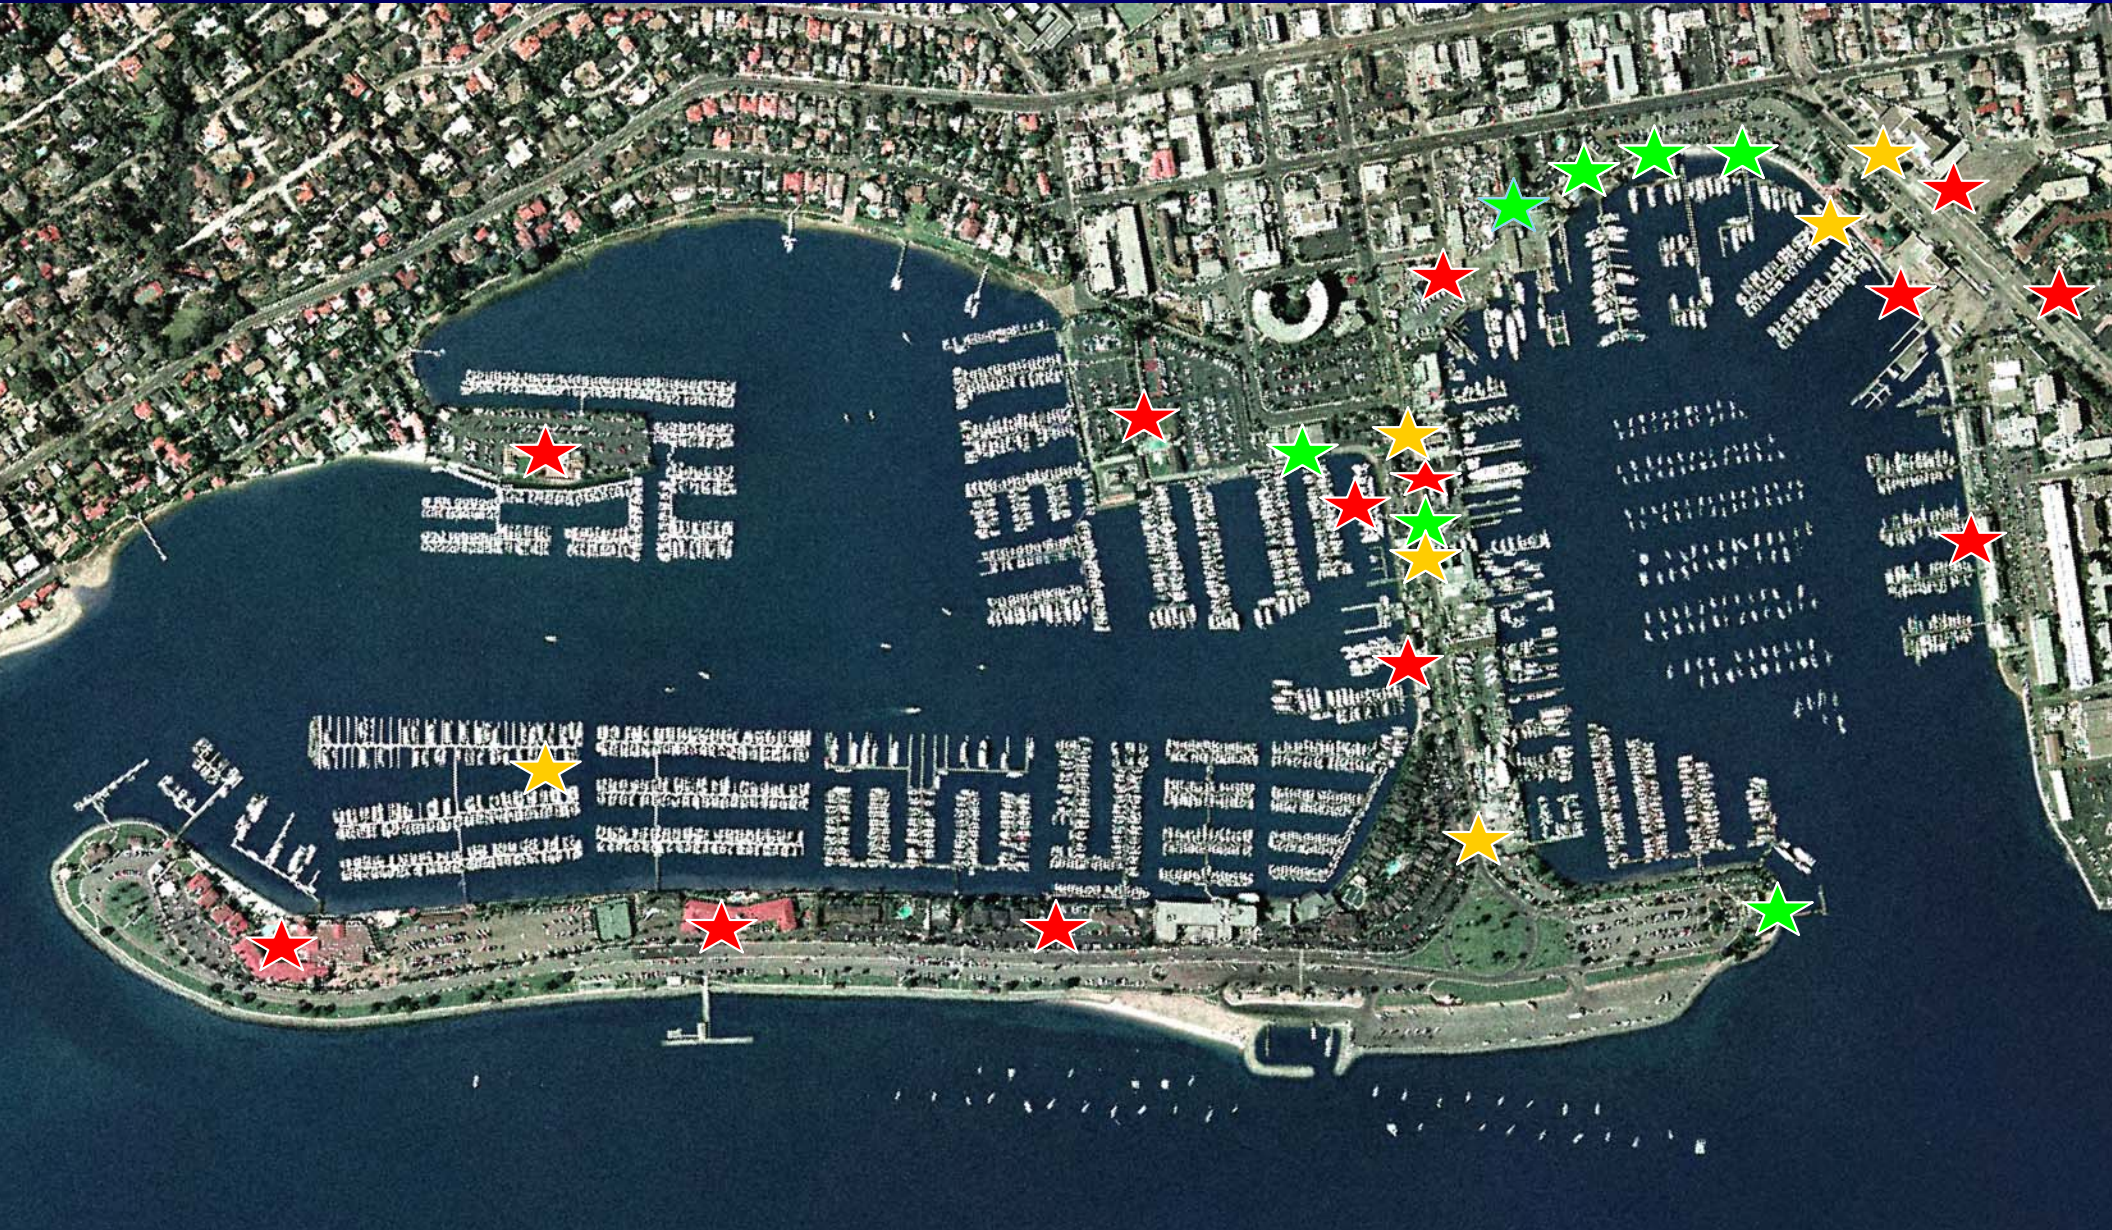

Point Loma / Shelter Island Projects

Under Development/Construction

Completed

Pending