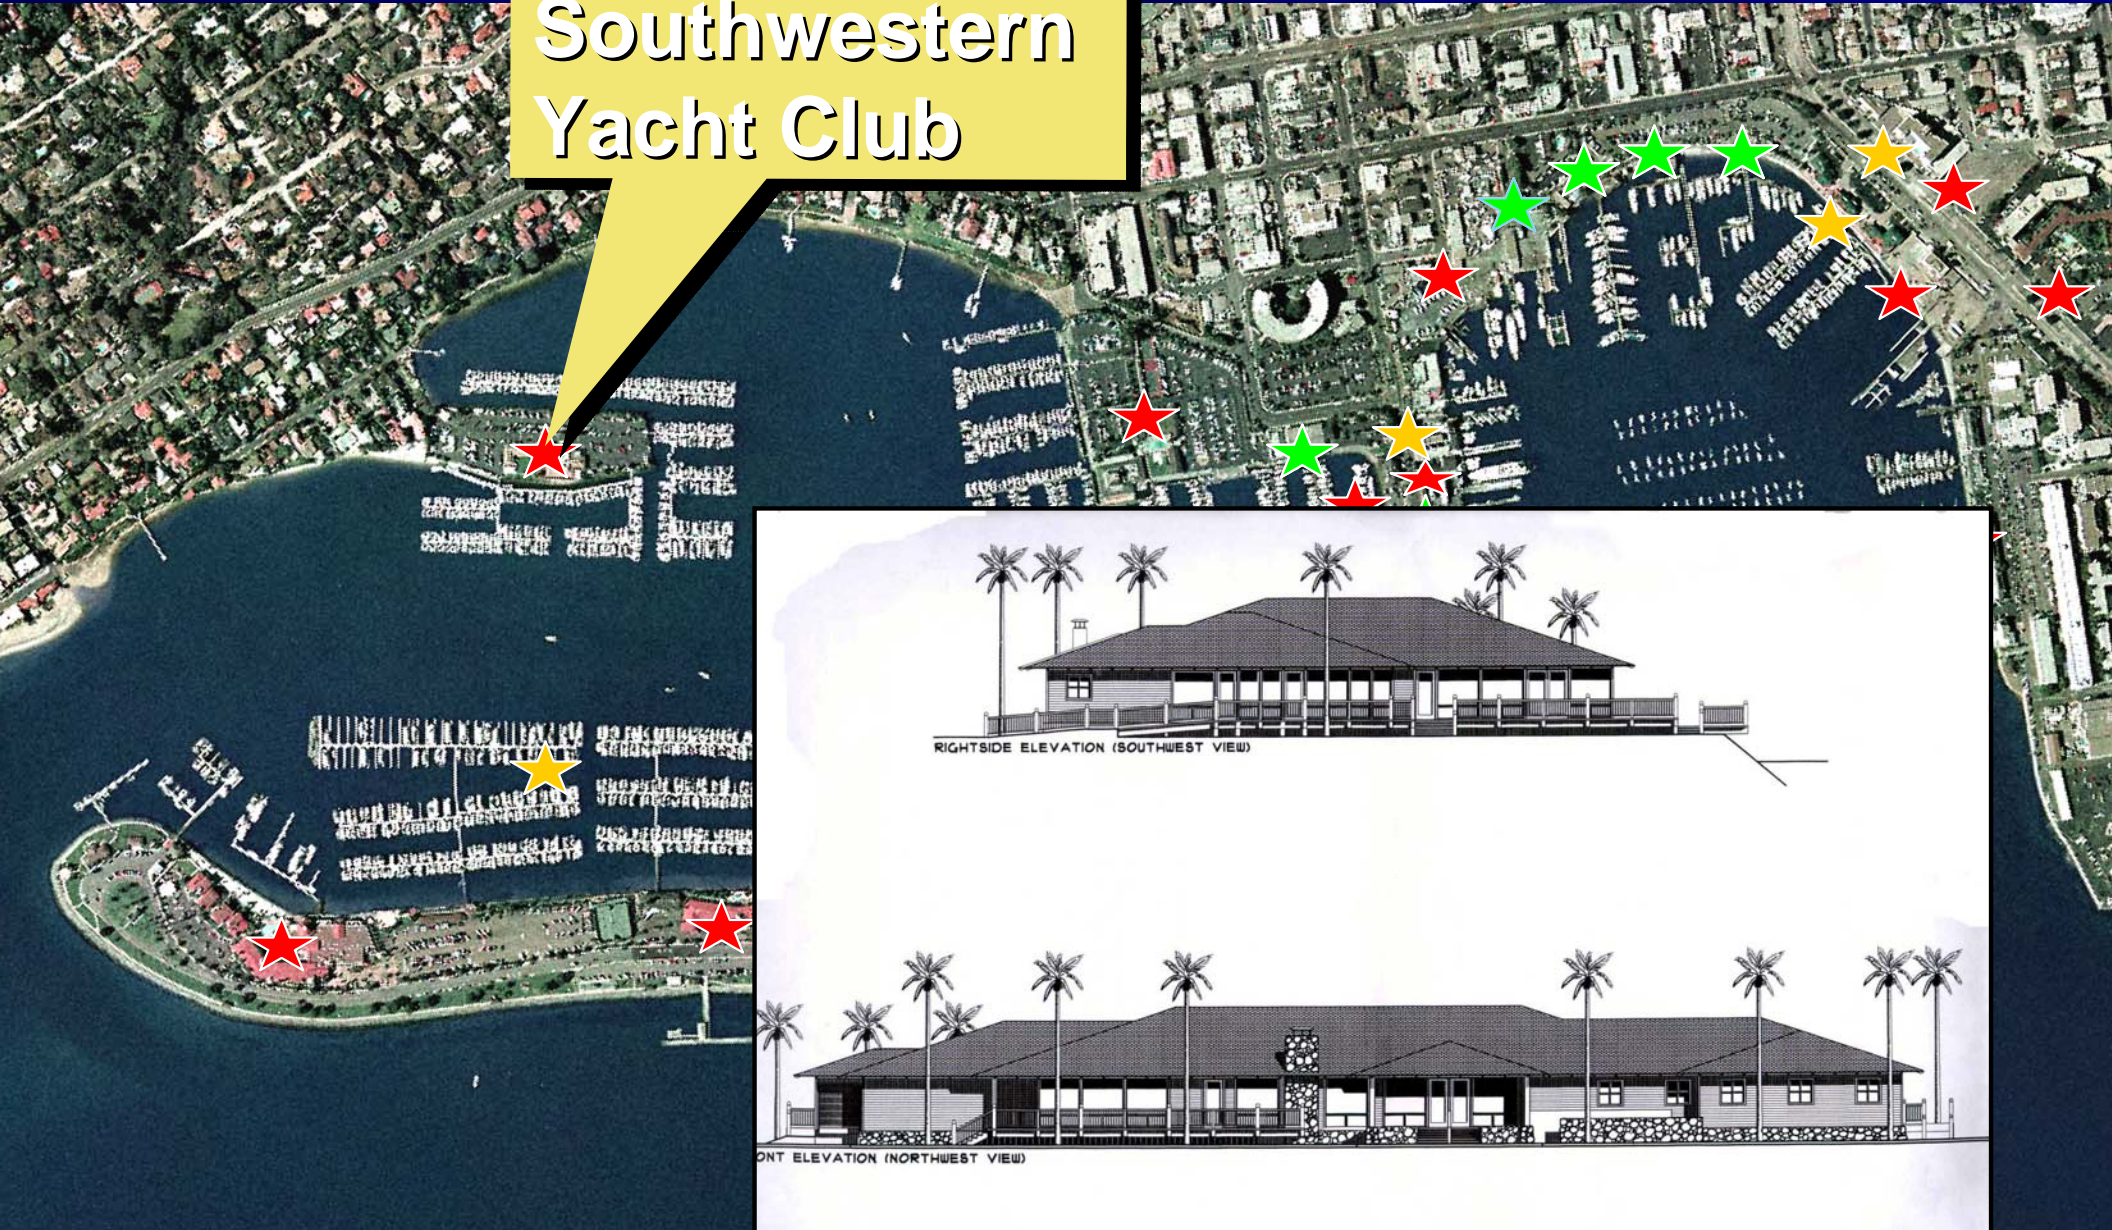

Kona/Kona Kai Marinas

Hilton Garden Inn

**Silver Gate
Yacht Club**

**KOEHLER KRAFT
BOAT REPAIR FACILITY IMPROVEMENTS**

Koehler Kraft

Tonga Partners

Eichenlaub Marine

Red Sails Inn

Island Legacy

San Diego Yacht Club

Southwestern Yacht Club

Promenade Access

ACH Master Plan - Promenade

- EXISTING 
- FUTURE MARINA GREEN 
- KETTENBURG 
- THE WHARF 

Scott Street

North Harbor Drive

Shelter Island Drive

Kettenburg

Sun Harbor

Marina Green

Commercial Fishing

North Harbor Drive Vacation

**Westy Parking
Facility**

Holiday Inn Bayside

**Best Western at
the Yacht
Harbor**

Pending Developments

Point Loma
Seafood

Anchorage
Lane

Nielsen
Beaumont

Sportfishing
Landings

Bali Hai
Restaurant

Under Development/Construction