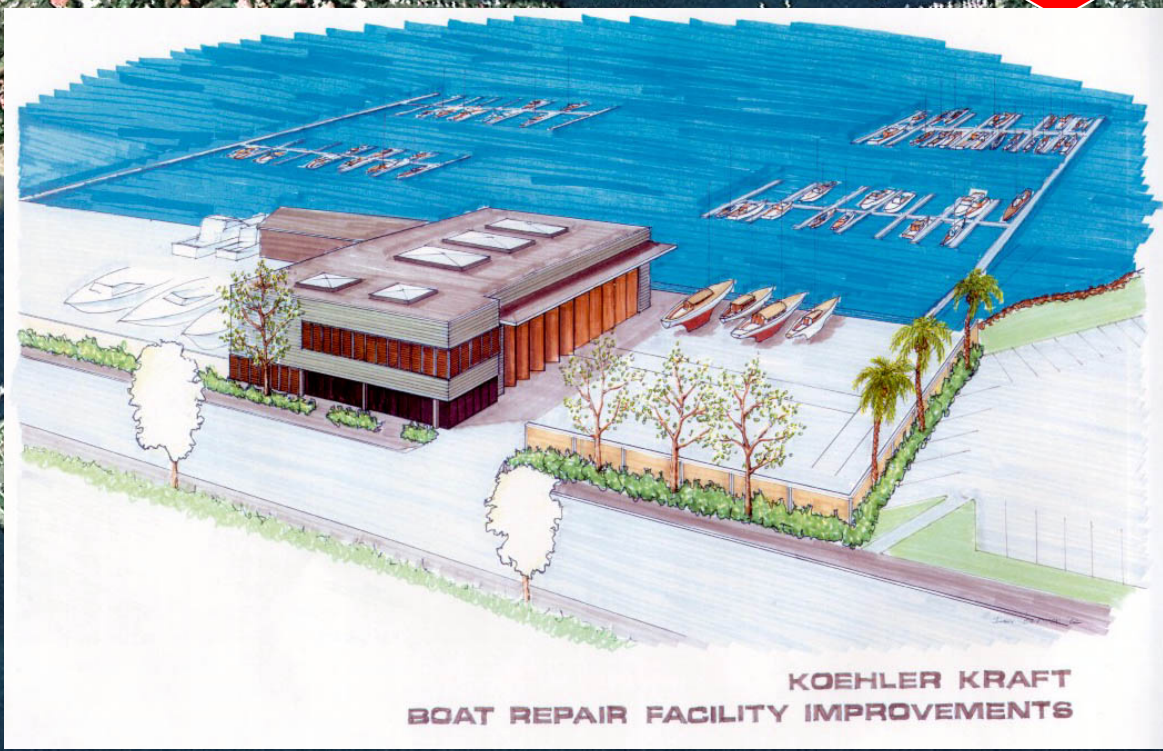

Port of San Diego Point Loma / Shelter Island Projects

Kelly Falk
Asset Manager

September 23, 2008

Point Loma / Shelter Island Projects

Under Development/Construction

Completed

Pending

Kona Kai Resort

Kona/Kona Kai Marinas

Hilton Garden Inn

**Silver Gate
Yacht Club**

**KOEHLER KRAFT
BOAT REPAIR FACILITY IMPROVEMENTS**

Koehler Kraft

Tonga Partners

Eichenlaub Marine

Red Sails Inn

Island Legacy

San Diego Yacht Club

Southwestern Yacht Club

Promenade Access

ACH Master Plan - Promenade

- EXISTING 
- FUTURE MARINA GREEN 
- KETTENBURG 
- THE WHARF 

Scott Street

North Harbor Drive