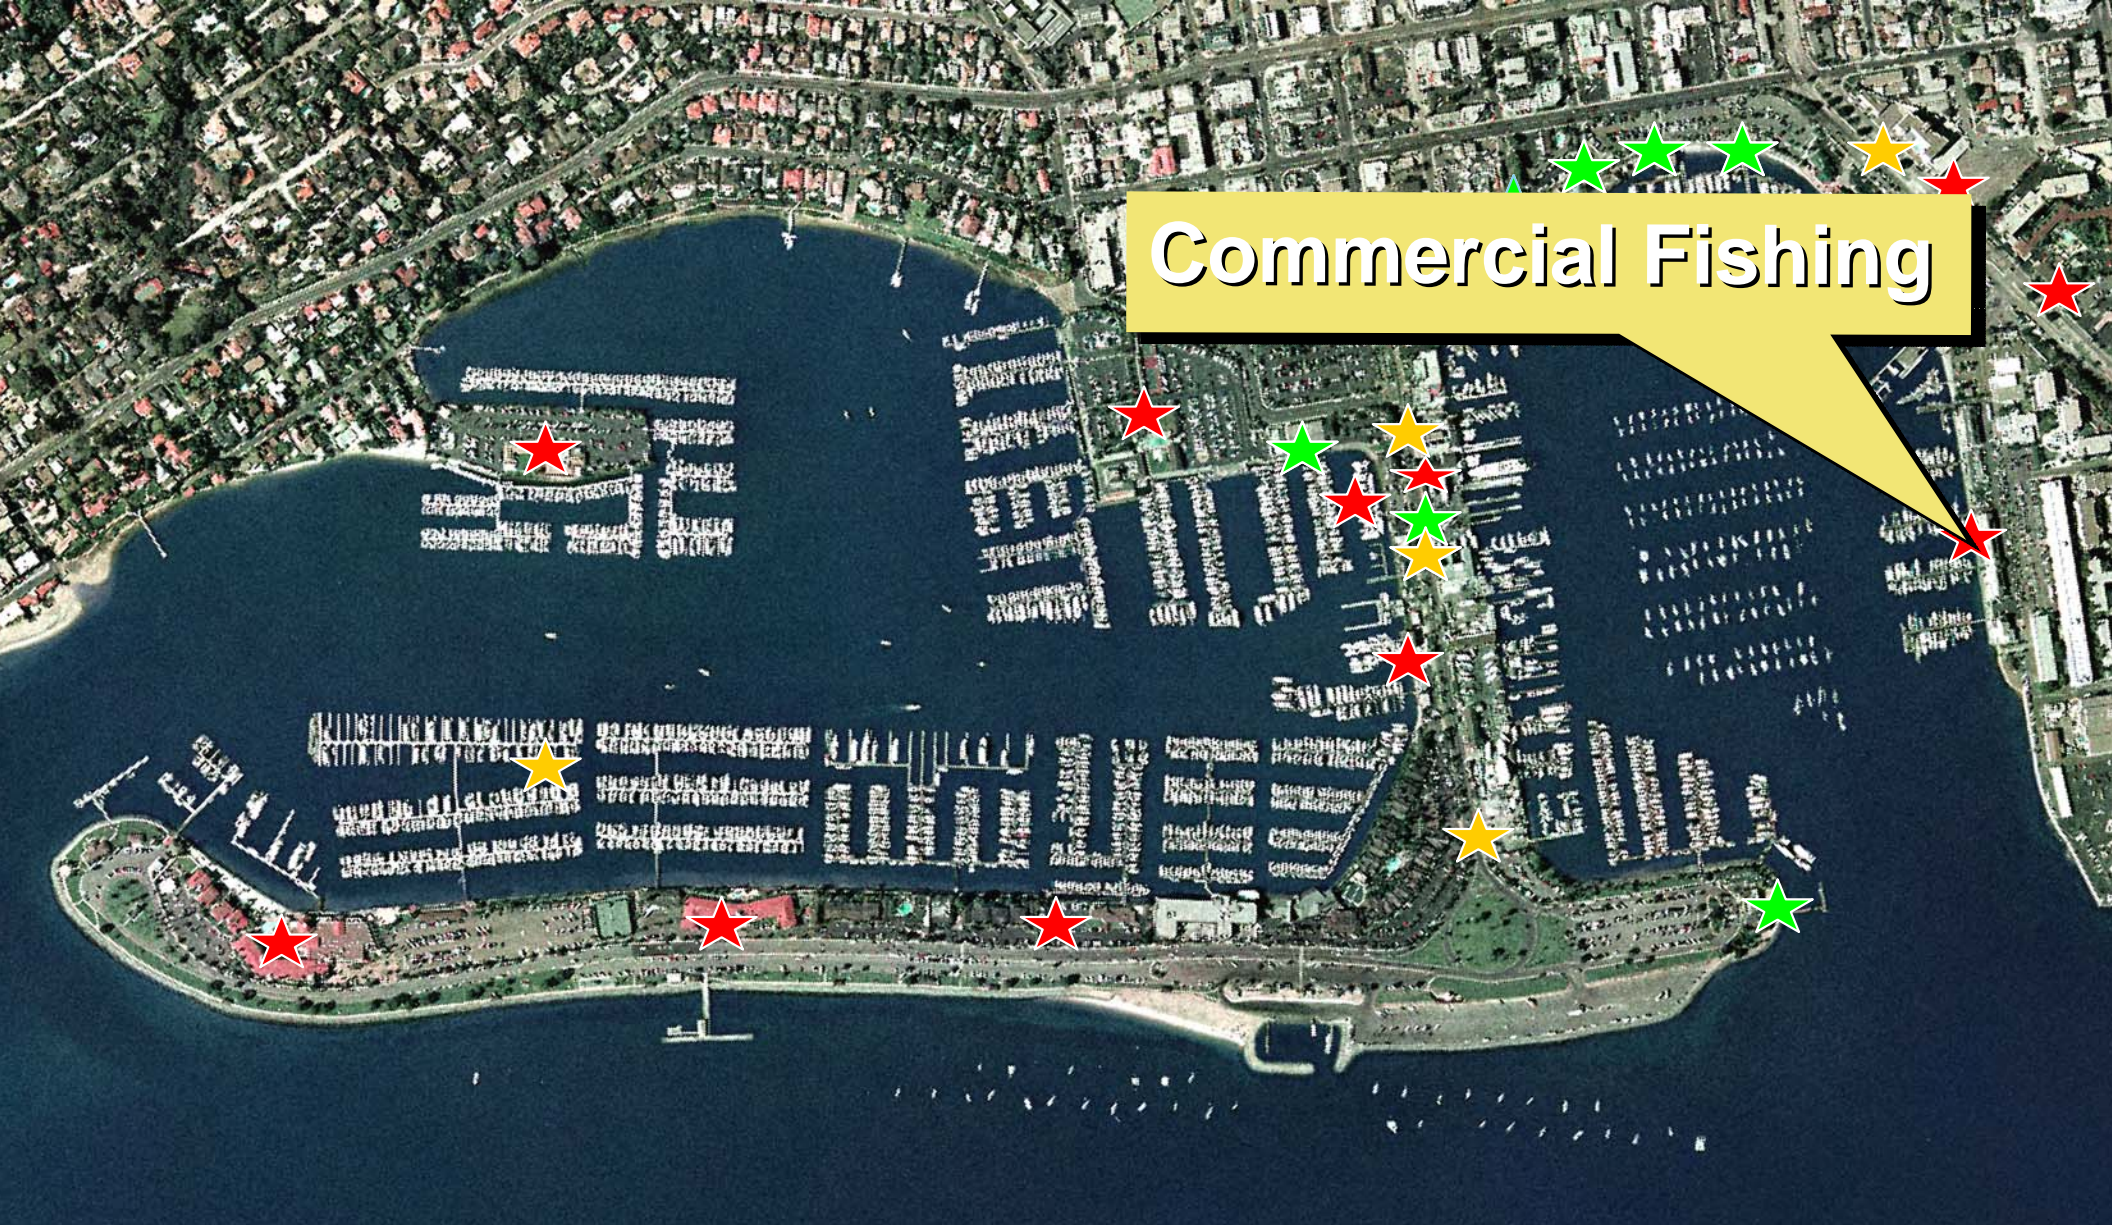

Island Legacy

San Diego Yacht Club

Southwestern Yacht Club

Promenade Access

ACH Master Plan - Promenade

- EXISTING 
- FUTURE MARINA GREEN 
- KETTENBURG 
- THE WHARF 

Scott Street

North Harbor Drive

Shelter Island Drive

Kettenburg

Sun Harbor

Marina Green

Commercial Fishing

North Harbor Drive Vacation

**Westy Parking
Facility**

Holiday Inn Bayside

**Best Western at
the Yacht
Harbor**

Pending Developments

Point Loma
Seafood

Anchorage
Lane

Nielsen
Beaumont

Sportfishing
Landings

Bali Hai
Restaurant

Under Development/Construction