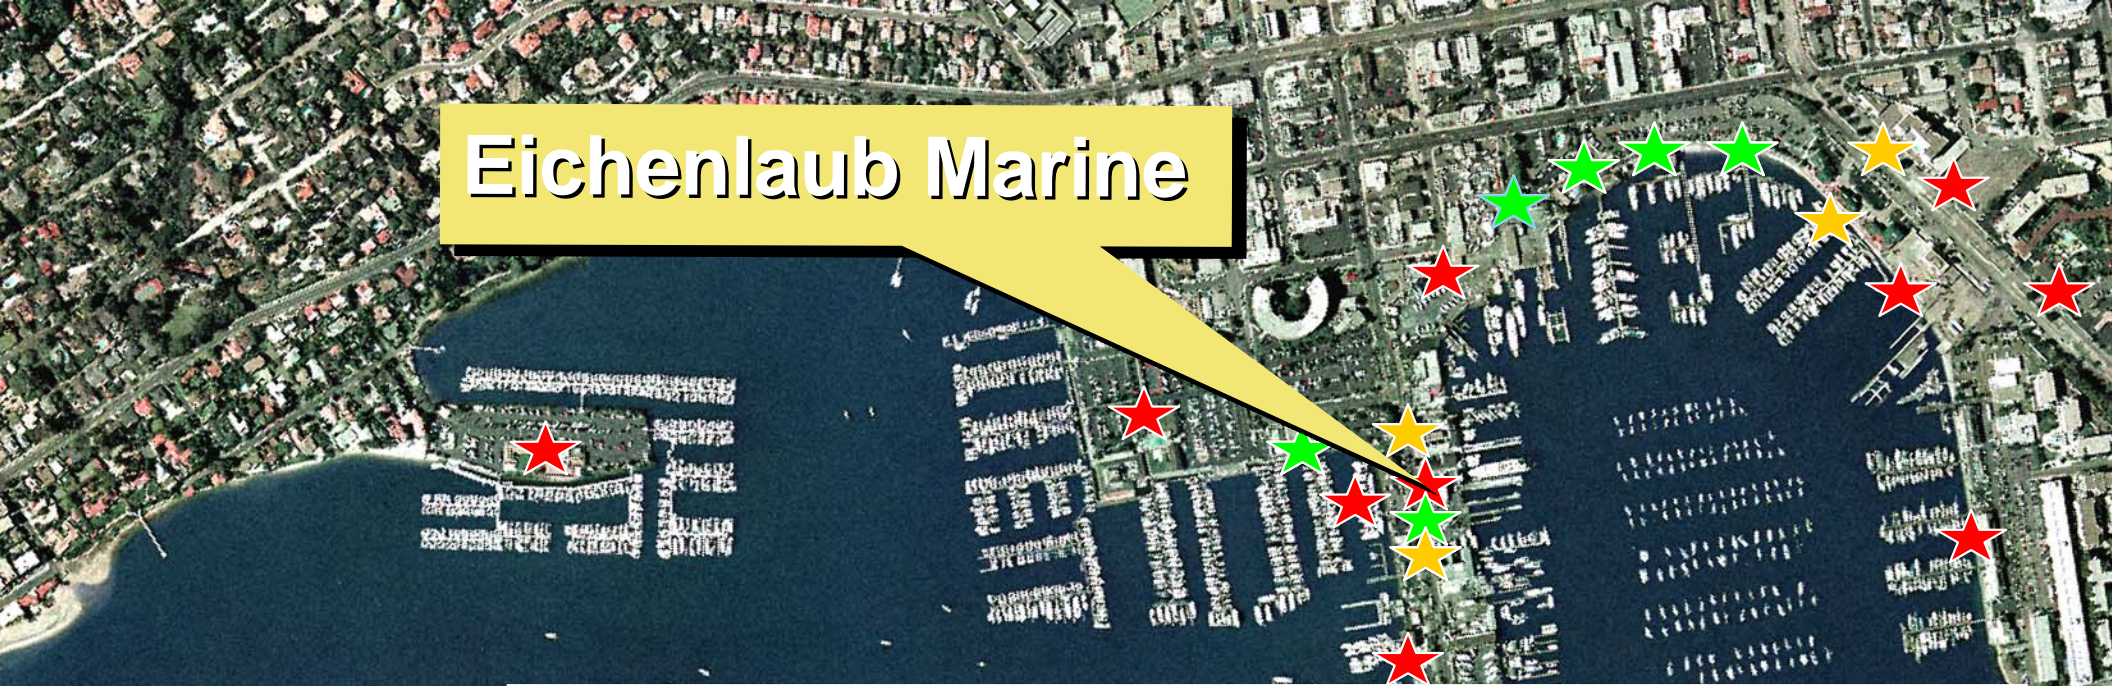

Kona/Kona Kai Marinas

Hilton Garden Inn

**Silver Gate
Yacht Club**

**KOEHLER KRAFT
BOAT REPAIR FACILITY IMPROVEMENTS**

Koehler Kraft

Tonga Partners

Eichenlaub Marine

Red Sails Inn

Island Legacy

San Diego Yacht Club

Southwestern Yacht Club

Promenade Access

ACH Master Plan - Promenade

- EXISTING 
- FUTURE MARINA GREEN 
- KETTENBURG 
- THE WHARF 

Scott Street

North Harbor Drive

Shelter Island Drive

Kettenburg

Sun Harbor

Marina Green

Commercial Fishing

North Harbor Drive Vacation

**Westy Parking
Facility**

Holiday Inn Bayside

**Best Western at
the Yacht
Harbor**

Pending Developments

Point Loma
Seafood

Anchorage
Lane

Nielsen
Beaumont

Sportfishing
Landings

Bali Hai
Restaurant

Under Development/Construction