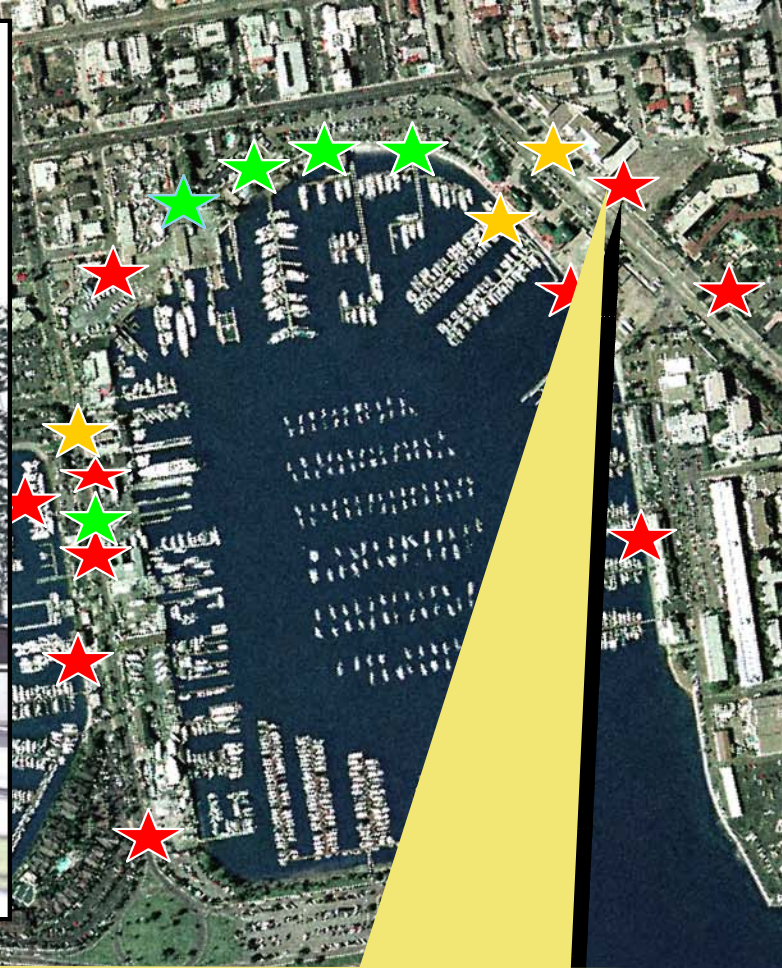

Island Legacy

San Diego Yacht Club

Southwestern Yacht Club

Promenade Access

ACH Master Plan - Promenade

- EXISTING 
- FUTURE MARINA GREEN 
- KETTENBURG 
- THE WHARF 

Scott Street

North Harbor Drive

Shelter Island Drive

Kettenburg

Sun Harbor

Marina Green

Commercial Fishing

North Harbor Drive Vacation

**Westy Parking
Facility**

Holiday Inn Bayside

**Best Western at
the Yacht
Harbor**

Pending Developments

Point Loma
Seafood

Anchorage
Lane

Nielsen
Beaumont

Sportfishing
Landings

Bali Hai
Restaurant

Under Development/Construction