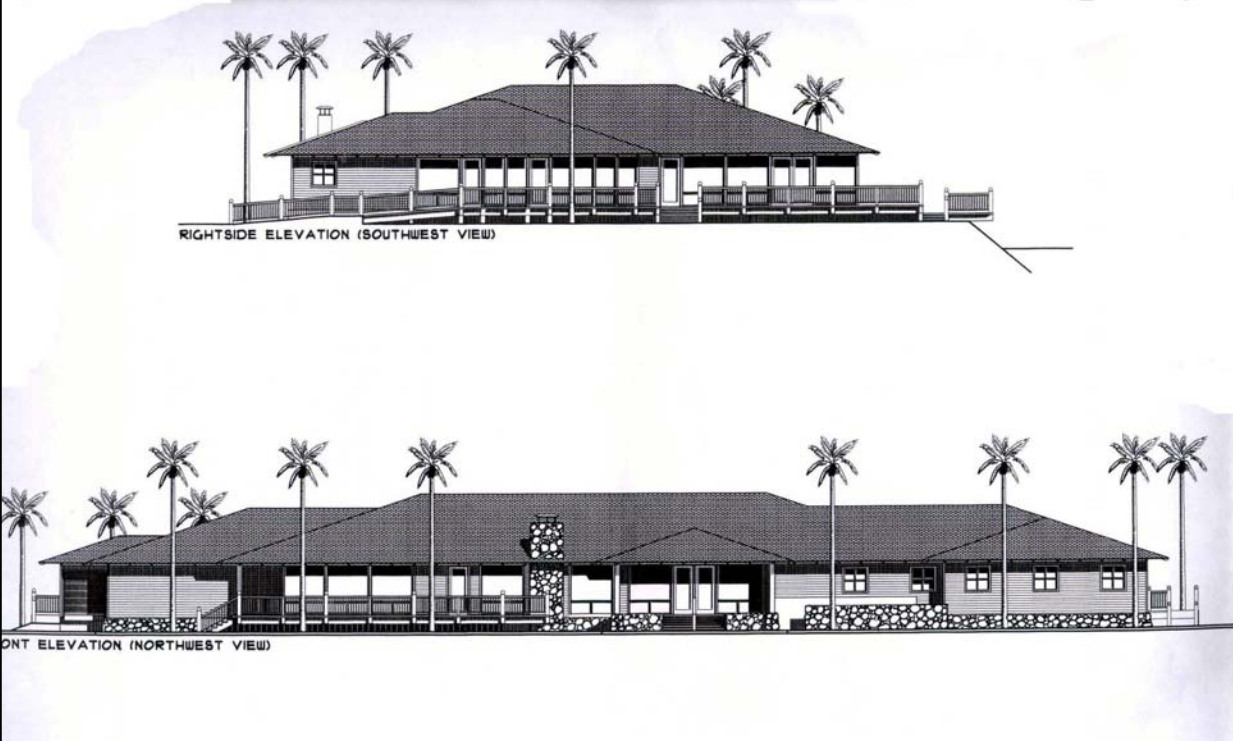

Port of San Diego Point Loma / Shelter Island Projects

Kelly Falk
Asset Manager

September 23, 2008

Point Loma / Shelter Island Projects

Under Development/Construction

Completed

Pending

Kona Kai Resort

Kona/Kona Kai Marinas

Hilton Garden Inn

**Silver Gate
Yacht Club**

**KOEHLER KRAFT
BOAT REPAIR FACILITY IMPROVEMENTS**

Koehler Kraft

Tonga Partners

Eichenlaub Marine

Red Sails Inn

Island Legacy

San Diego Yacht Club

Southwestern Yacht Club

Promenade Access

ACH Master Plan - Promenade

- EXISTING 
- FUTURE MARINA GREEN 
- KETTENBURG 
- THE WHARF 

Scott Street

North Harbor Drive