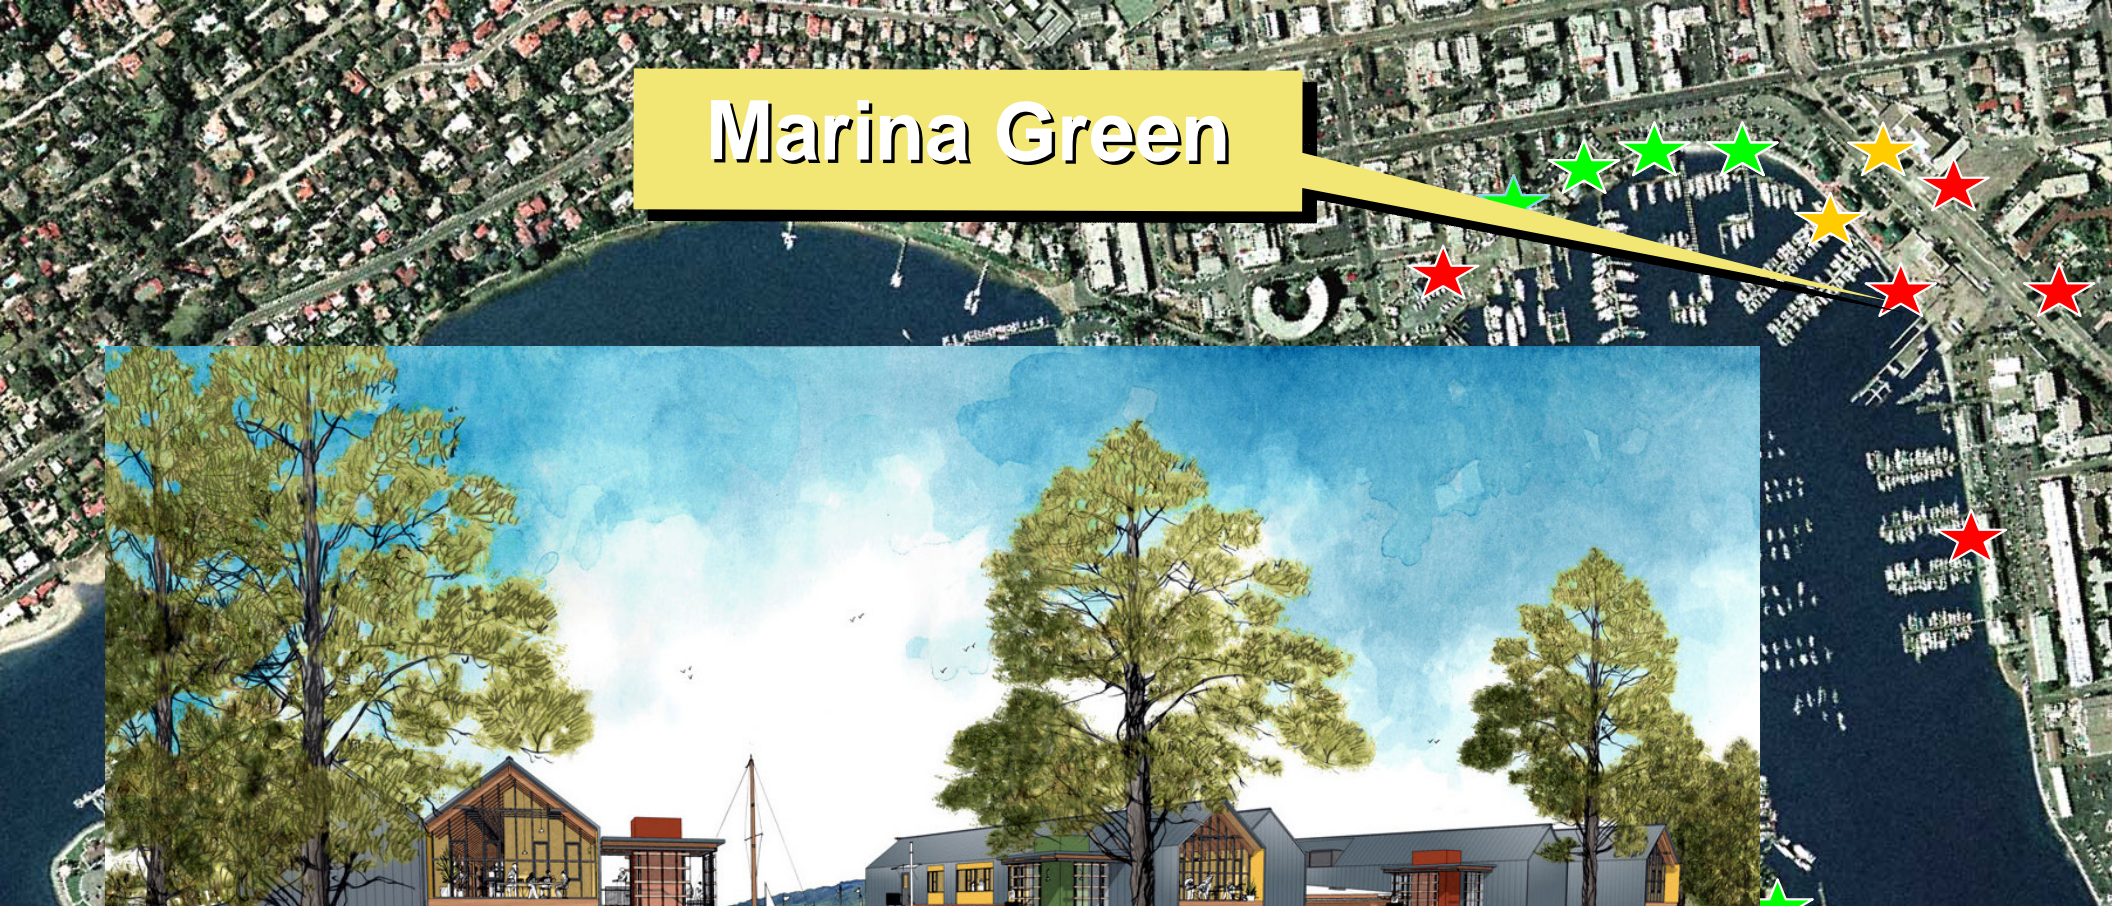

Island Legacy

San Diego Yacht Club

Southwestern Yacht Club

Promenade Access

ACH Master Plan - Promenade

- EXISTING 
- FUTURE MARINA GREEN 
- KETTENBURG 
- THE WHARF 

Scott Street

North Harbor Drive

Shelter Island Drive

Kettenburg

Sun Harbor

Marina Green

Commercial Fishing

North Harbor Drive Vacation

**Westy Parking
Facility**

Holiday Inn Bayside

**Best Western at
the Yacht
Harbor**

Pending Developments

Point Loma
Seafood

Anchorage
Lane

Nielsen
Beaumont

Sportfishing
Landings

Bali Hai
Restaurant

Under Development/Construction