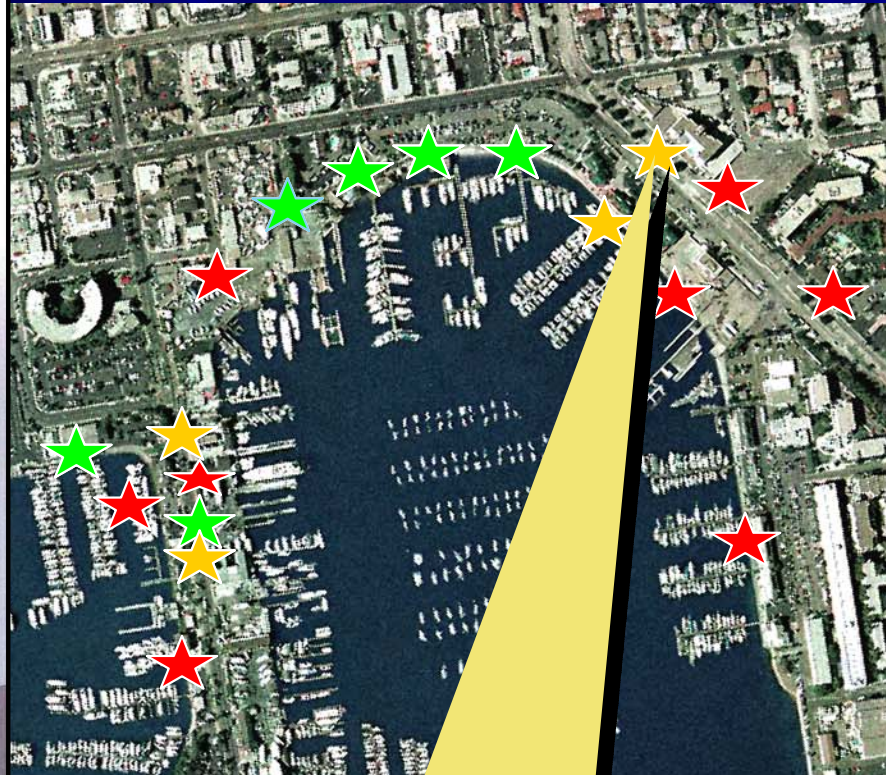

Island Legacy

San Diego Yacht Club

Southwestern Yacht Club

Promenade Access

ACH Master Plan - Promenade

- EXISTING 
- FUTURE MARINA GREEN 
- KETTENBURG 
- THE WHARF 

Scott Street

North Harbor Drive

Shelter Island Drive

Kettenburg

Sun Harbor

Marina Green

Commercial Fishing

North Harbor Drive Vacation

**Westy Parking
Facility**

Holiday Inn Bayside

**Best Western at
the Yacht
Harbor**

Pending Developments

Point Loma
Seafood

Anchorage
Lane

Nielsen
Beaumont

Sportfishing
Landings

Bali Hai
Restaurant

Under Development/Construction