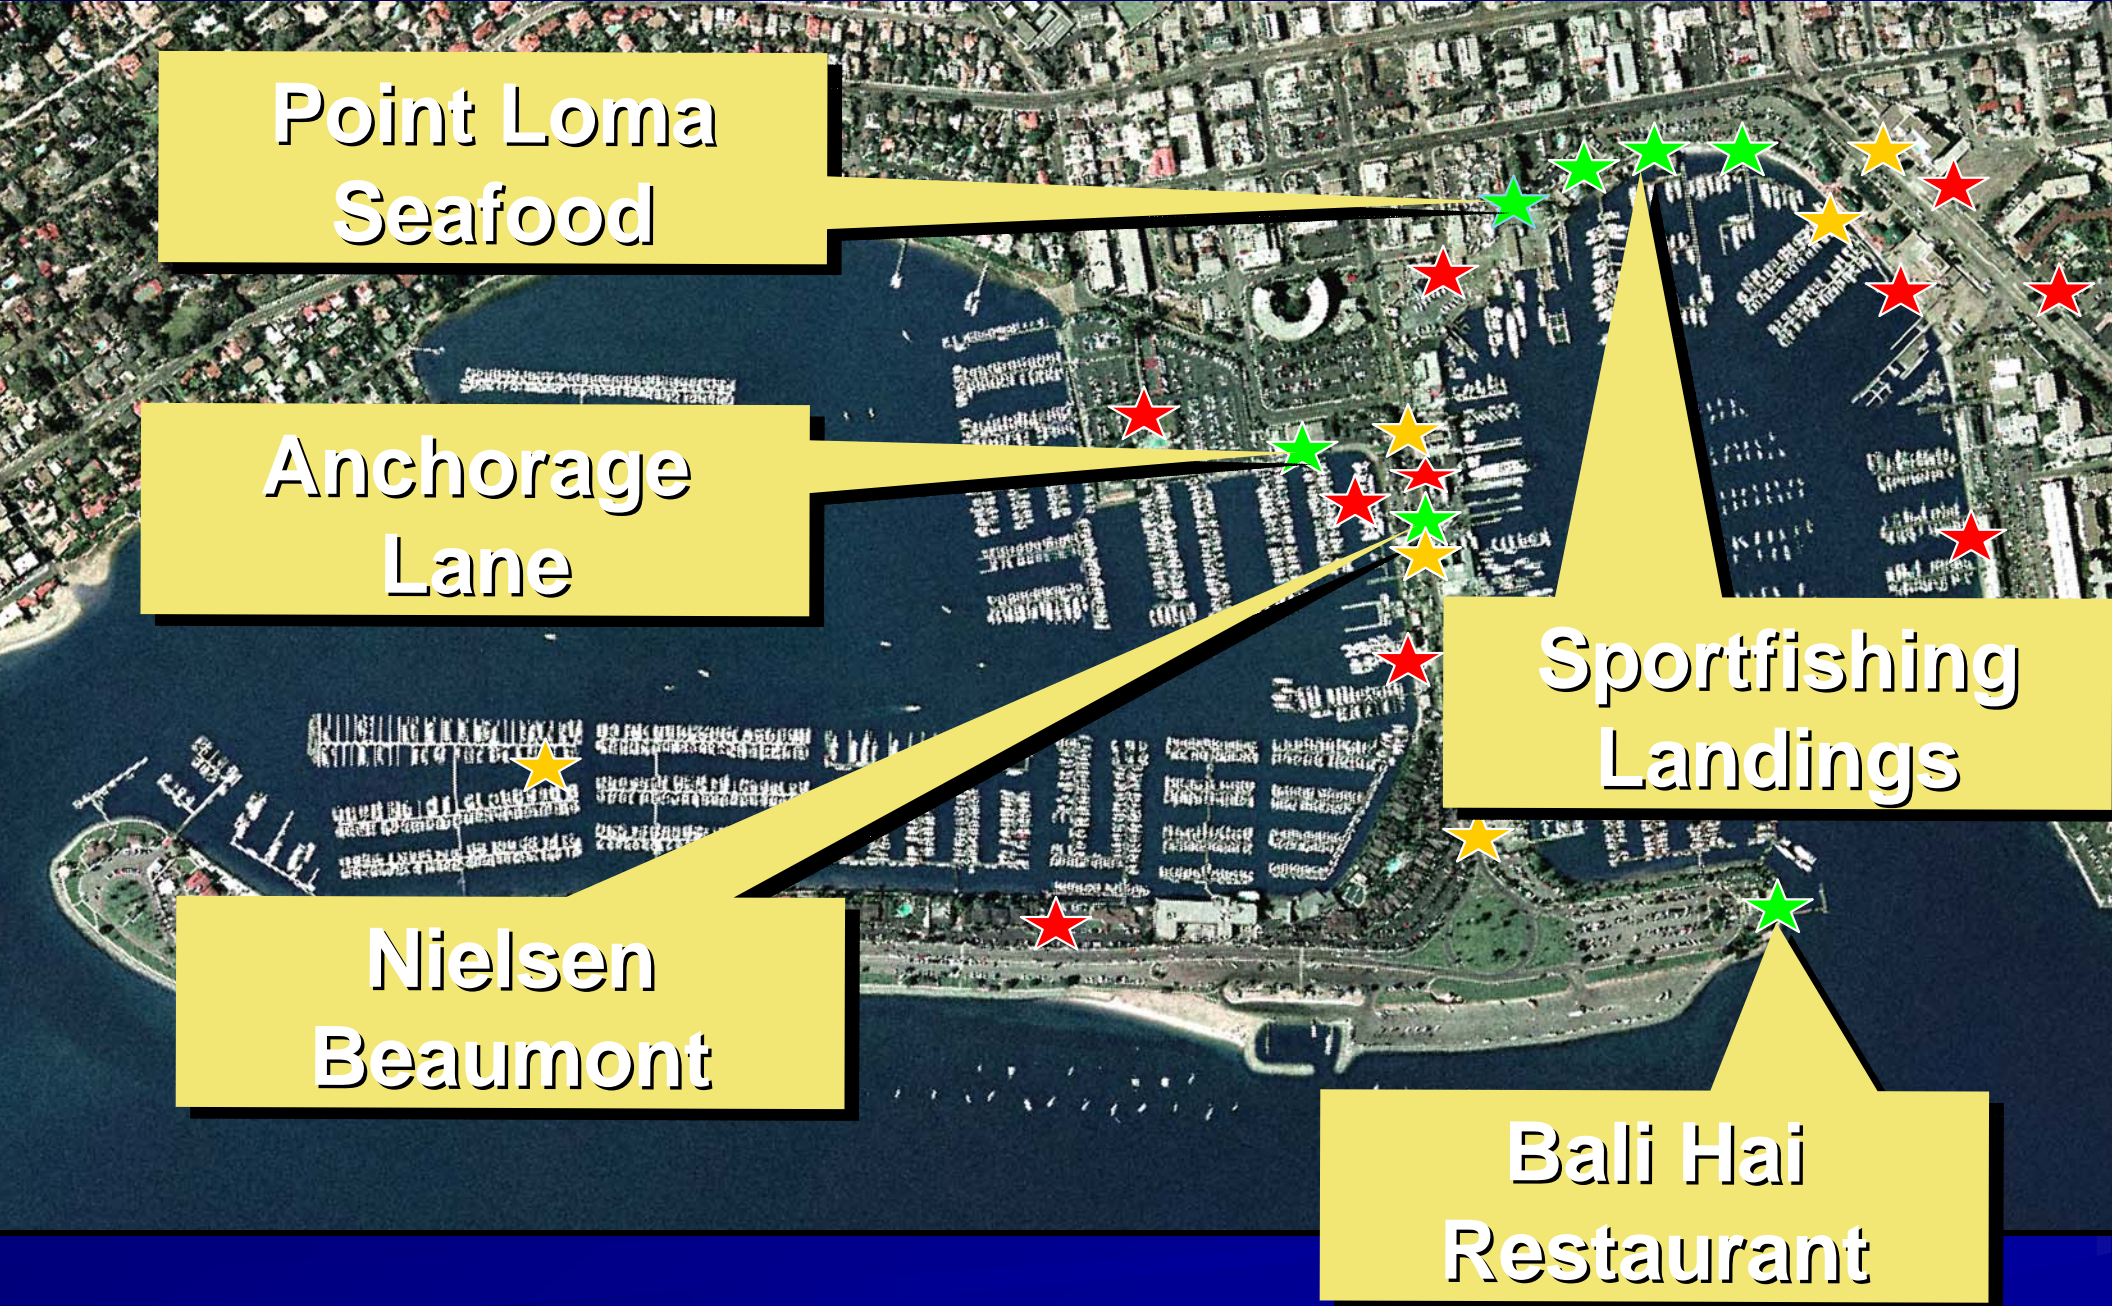

Island Legacy

San Diego Yacht Club

Southwestern Yacht Club

Promenade Access

ACH Master Plan - Promenade

- EXISTING 
- FUTURE MARINA GREEN 
- KETTENBURG 
- THE WHARF 

Scott Street

North Harbor Drive

Shelter Island Drive

Kettenburg

Sun Harbor

Marina Green

Commercial Fishing

North Harbor Drive Vacation

**Westy Parking
Facility**

Holiday Inn Bayside

**Best Western at
the Yacht
Harbor**

Pending Developments

Point Loma
Seafood

Anchorage
Lane

Nielsen
Beaumont

Sportfishing
Landings

Bali Hai
Restaurant

Under Development/Construction

Completed

Pending

Port of San Diego Point Loma / Shelter Island Projects

Kelly Falk
Asset Manager

September 23, 2008