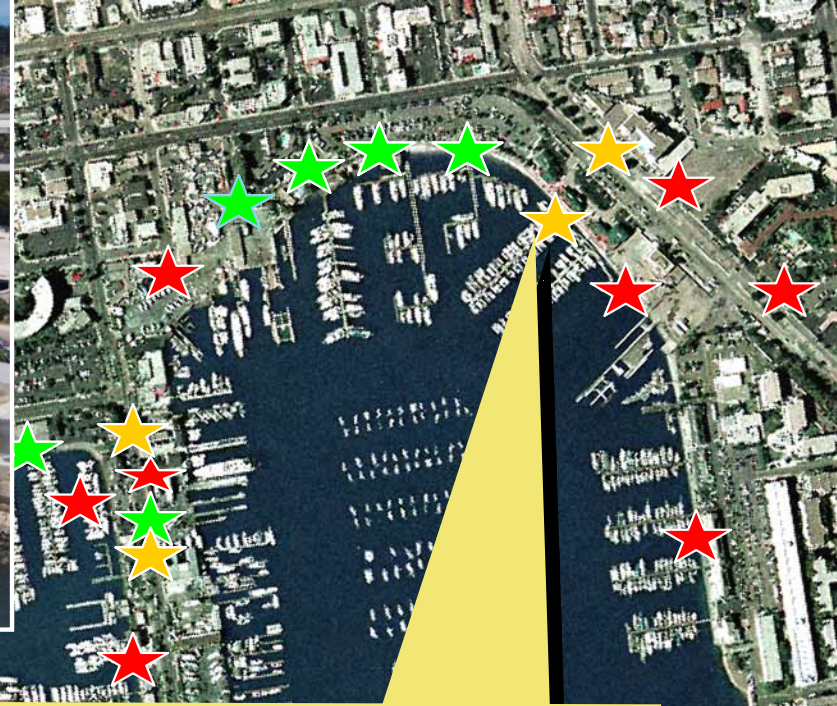

Island Legacy

San Diego Yacht Club

Southwestern Yacht Club

Promenade Access

ACH Master Plan - Promenade

- EXISTING 
- FUTURE MARINA GREEN 
- KETTENBURG 
- THE WHARF 

Scott Street

North Harbor Drive

Shelter Island Drive

Kettenburg

Sun Harbor

Marina Green

Commercial Fishing

North Harbor Drive Vacation

**Westy Parking
Facility**

Holiday Inn Bayside

**Best Western at
the Yacht
Harbor**

Pending Developments

Point Loma
Seafood

Anchorage
Lane

Nielsen
Beaumont

Sportfishing
Landings

Bali Hai
Restaurant

Under Development/Construction