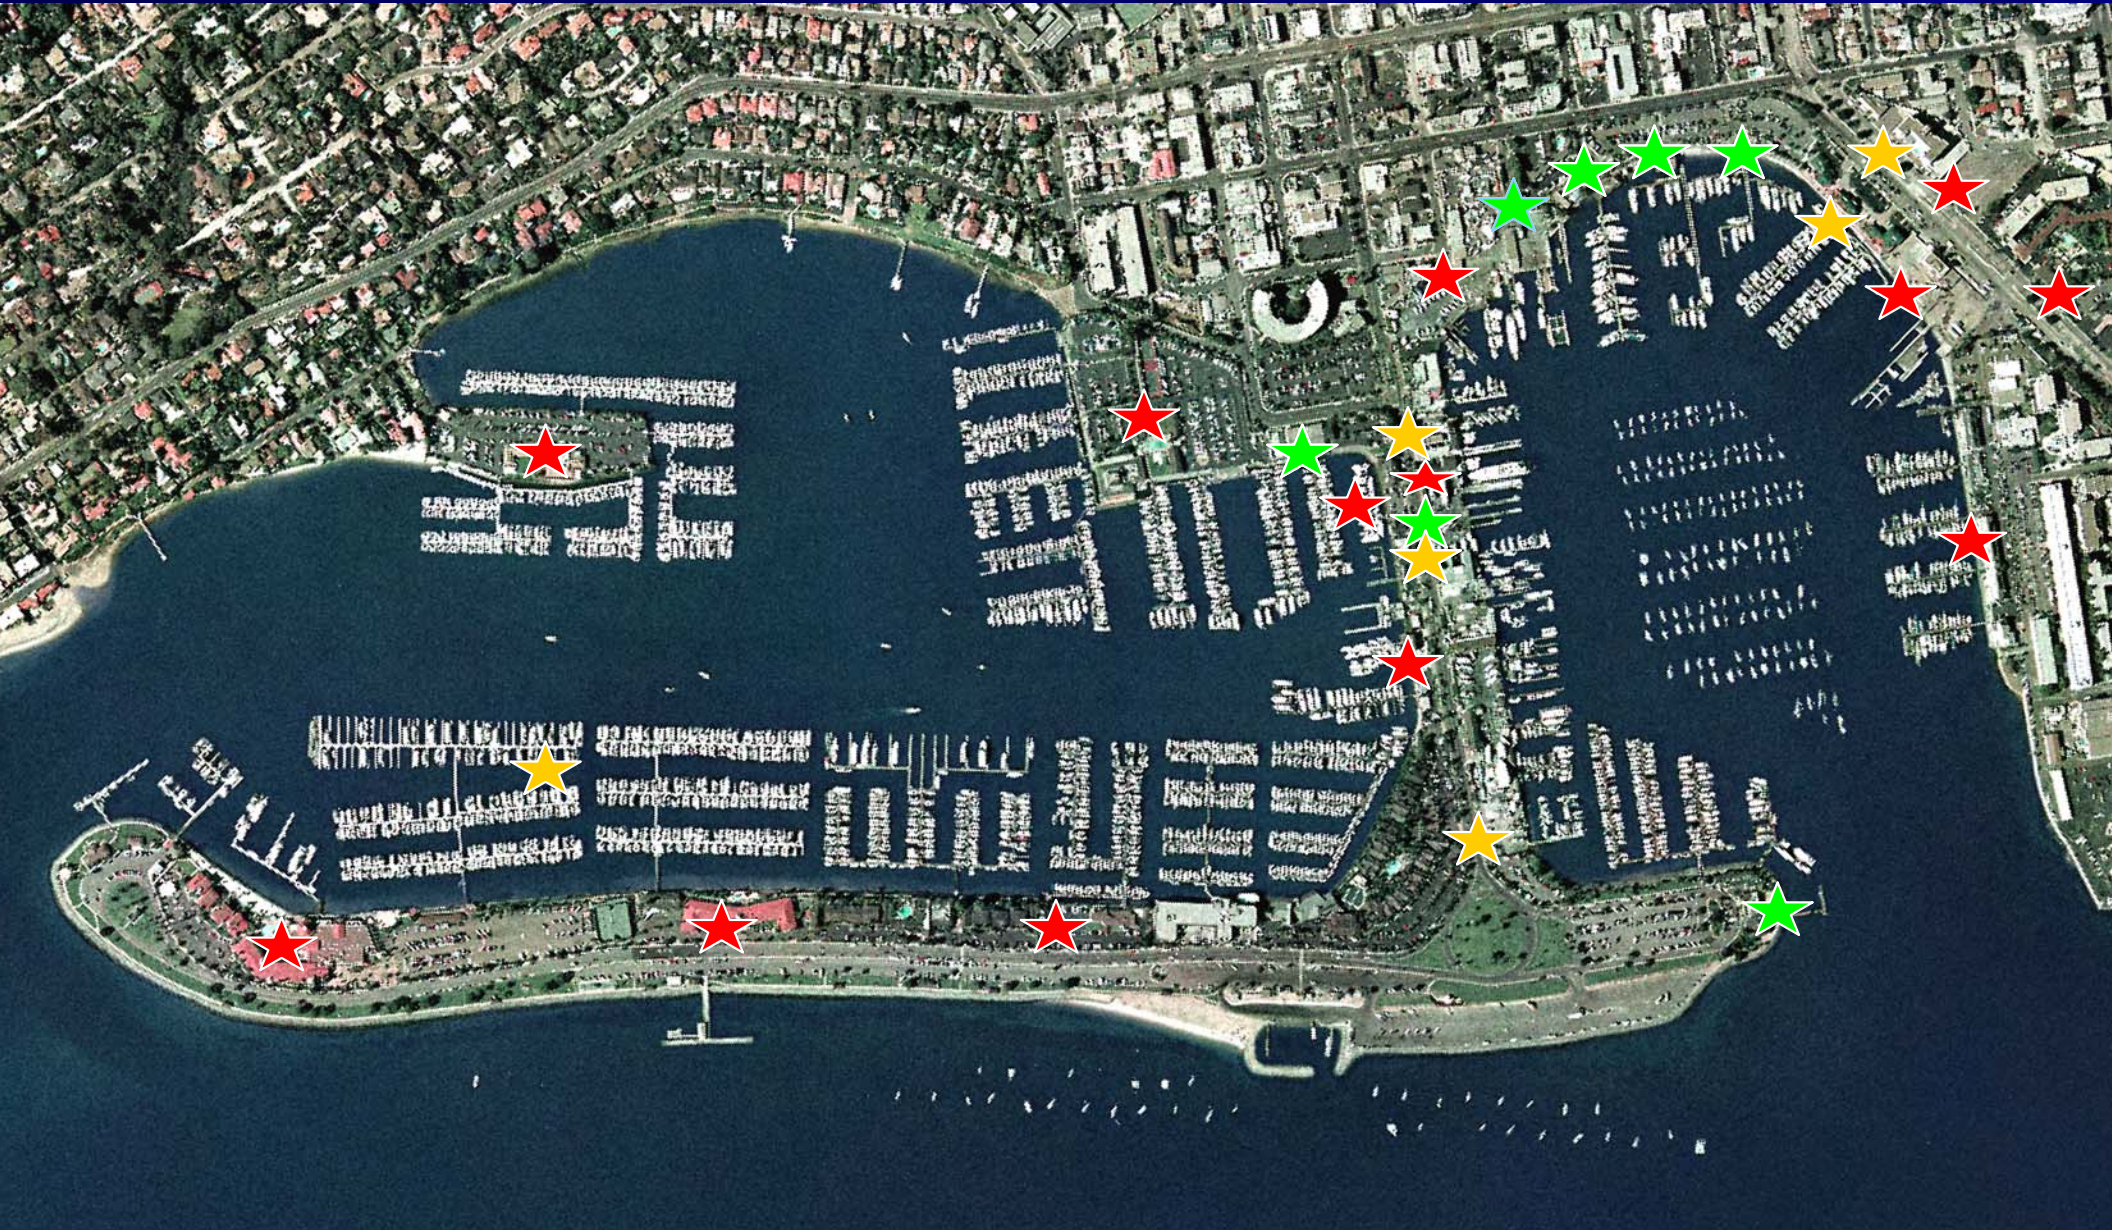

Island Legacy

San Diego Yacht Club

Southwestern Yacht Club

Promenade Access

ACH Master Plan - Promenade

- EXISTING 
- FUTURE MARINA GREEN 
- KETTENBURG 
- THE WHARF 

Scott Street

North Harbor Drive

Shelter Island Drive

Kettenburg

Sun Harbor

Marina Green

Commercial Fishing

North Harbor Drive Vacation

**Westy Parking
Facility**

Holiday Inn Bayside

**Best Western at
the Yacht
Harbor**

Pending Developments

Point Loma
Seafood

Anchorage
Lane

Nielsen
Beaumont

Sportfishing
Landings

Bali Hai
Restaurant

Under Development/Construction

Completed

Pending

Port of San Diego Point Loma / Shelter Island Projects

Kelly Falk
Asset Manager

September 23, 2008