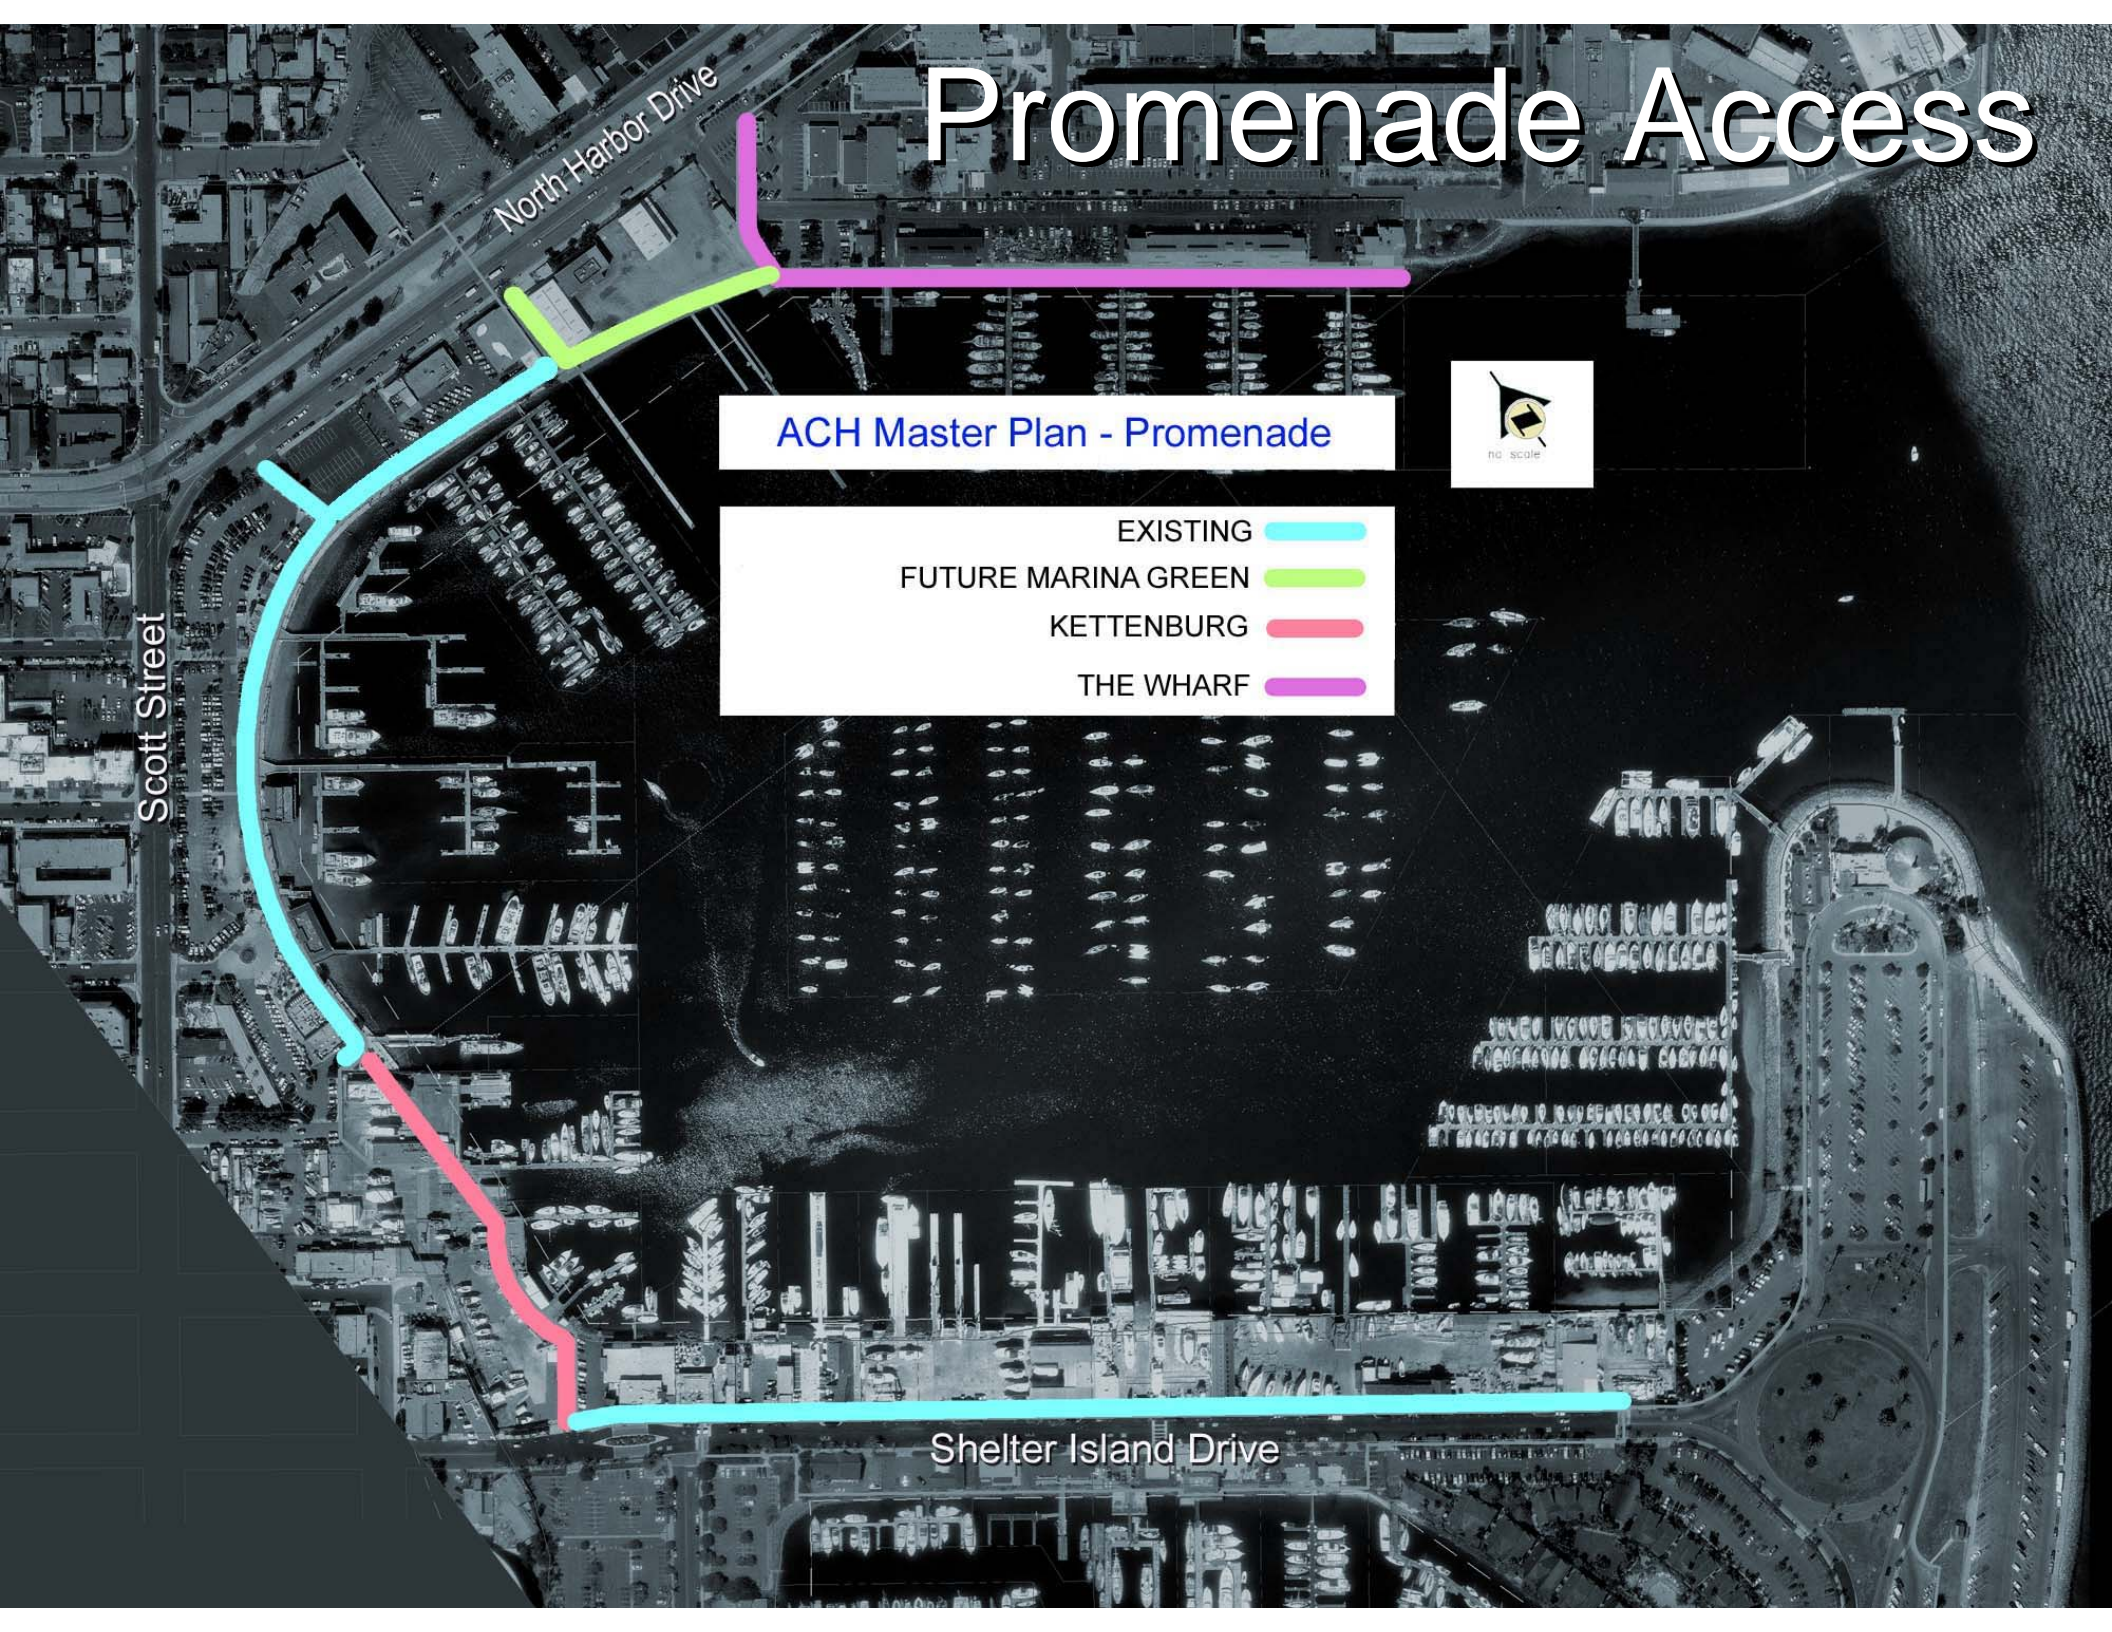

Island Legacy

San Diego Yacht Club

Southwestern Yacht Club

Promenade Access

ACH Master Plan - Promenade

- EXISTING 
- FUTURE MARINA GREEN 
- KETTENBURG 
- THE WHARF 

Scott Street

North Harbor Drive

Shelter Island Drive

Kettenburg

Sun Harbor

Marina Green

Commercial Fishing

North Harbor Drive Vacation

**Westy Parking
Facility**

Holiday Inn Bayside

**Best Western at
the Yacht
Harbor**

Pending Developments

Point Loma
Seafood

Anchorage
Lane

Nielsen
Beaumont

Sportfishing
Landings

Bali Hai
Restaurant

Under Development/Construction