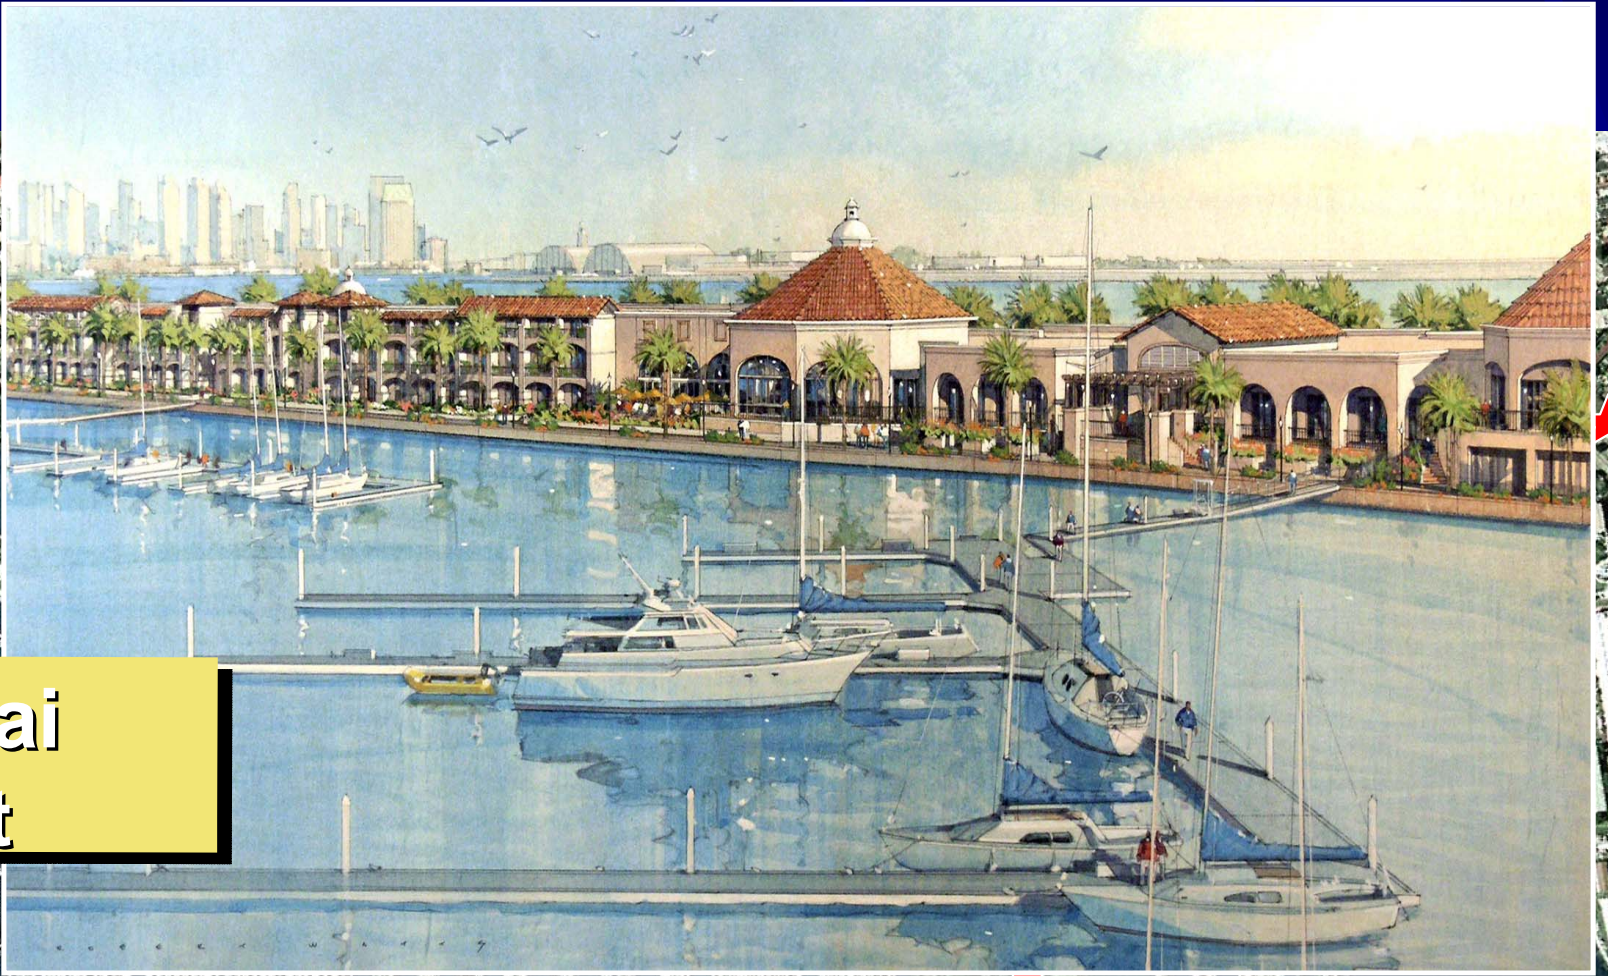

Port of San Diego Point Loma / Shelter Island Projects

Kelly Falk
Asset Manager

September 23, 2008

Point Loma / Shelter Island Projects

Under Development/Construction

Completed

Pending

Kona Kai Resort

Kona/Kona Kai Marinas

Hilton Garden Inn

**Silver Gate
Yacht Club**

**KOEHLER KRAFT
BOAT REPAIR FACILITY IMPROVEMENTS**

Koehler Kraft

Tonga Partners

Eichenlaub Marine

Red Sails Inn

Island Legacy

San Diego Yacht Club

Southwestern Yacht Club

Promenade Access

ACH Master Plan - Promenade

- EXISTING 
- FUTURE MARINA GREEN 
- KETTENBURG 
- THE WHARF 

Scott Street

North Harbor Drive

**Best Western at
the Yacht
Harbor**

Pending Developments

Point Loma
Seafood

Anchorage
Lane

Nielsen
Beaumont

Sportfishing
Landings

Bali Hai
Restaurant

Under Development/Construction